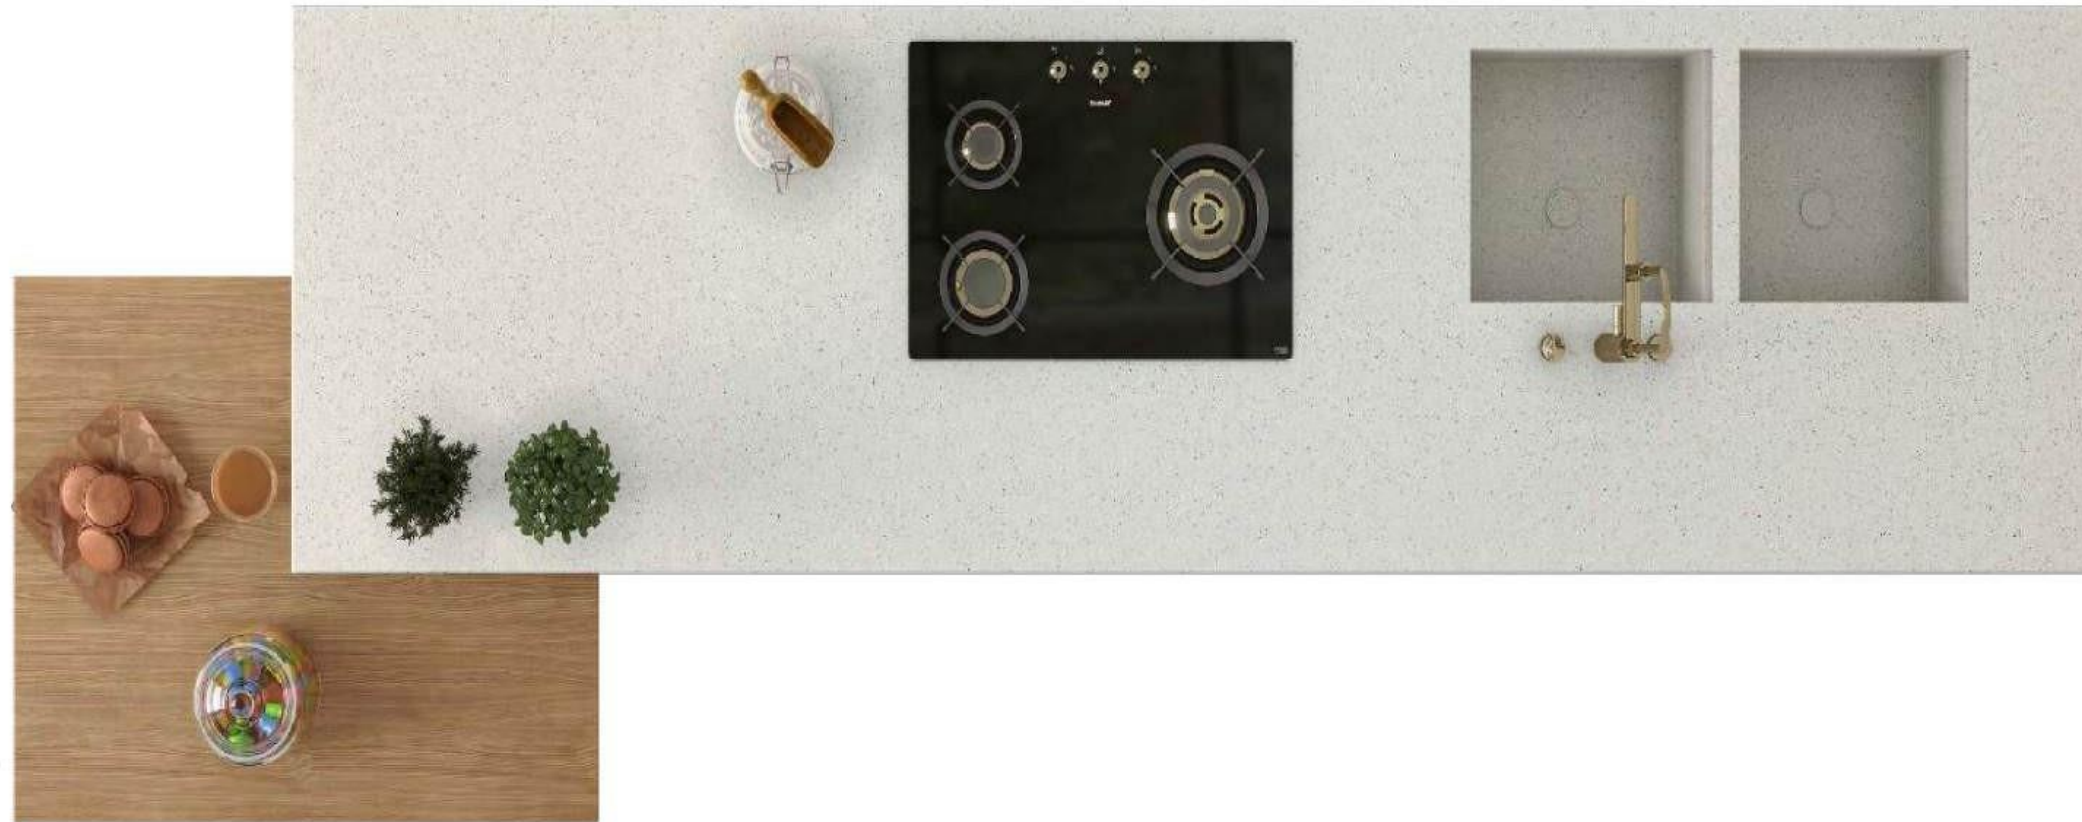

GLAM WHITE

**ELEVATE YOUR STAIRCASE TO A
WORK OF ART WITH THE
CAPTIVATING BEAUTY OF OUR
FULL-BODY TILES, ADDING A TOUCH OF
ELEGANCE TO YOUR SPACE.**