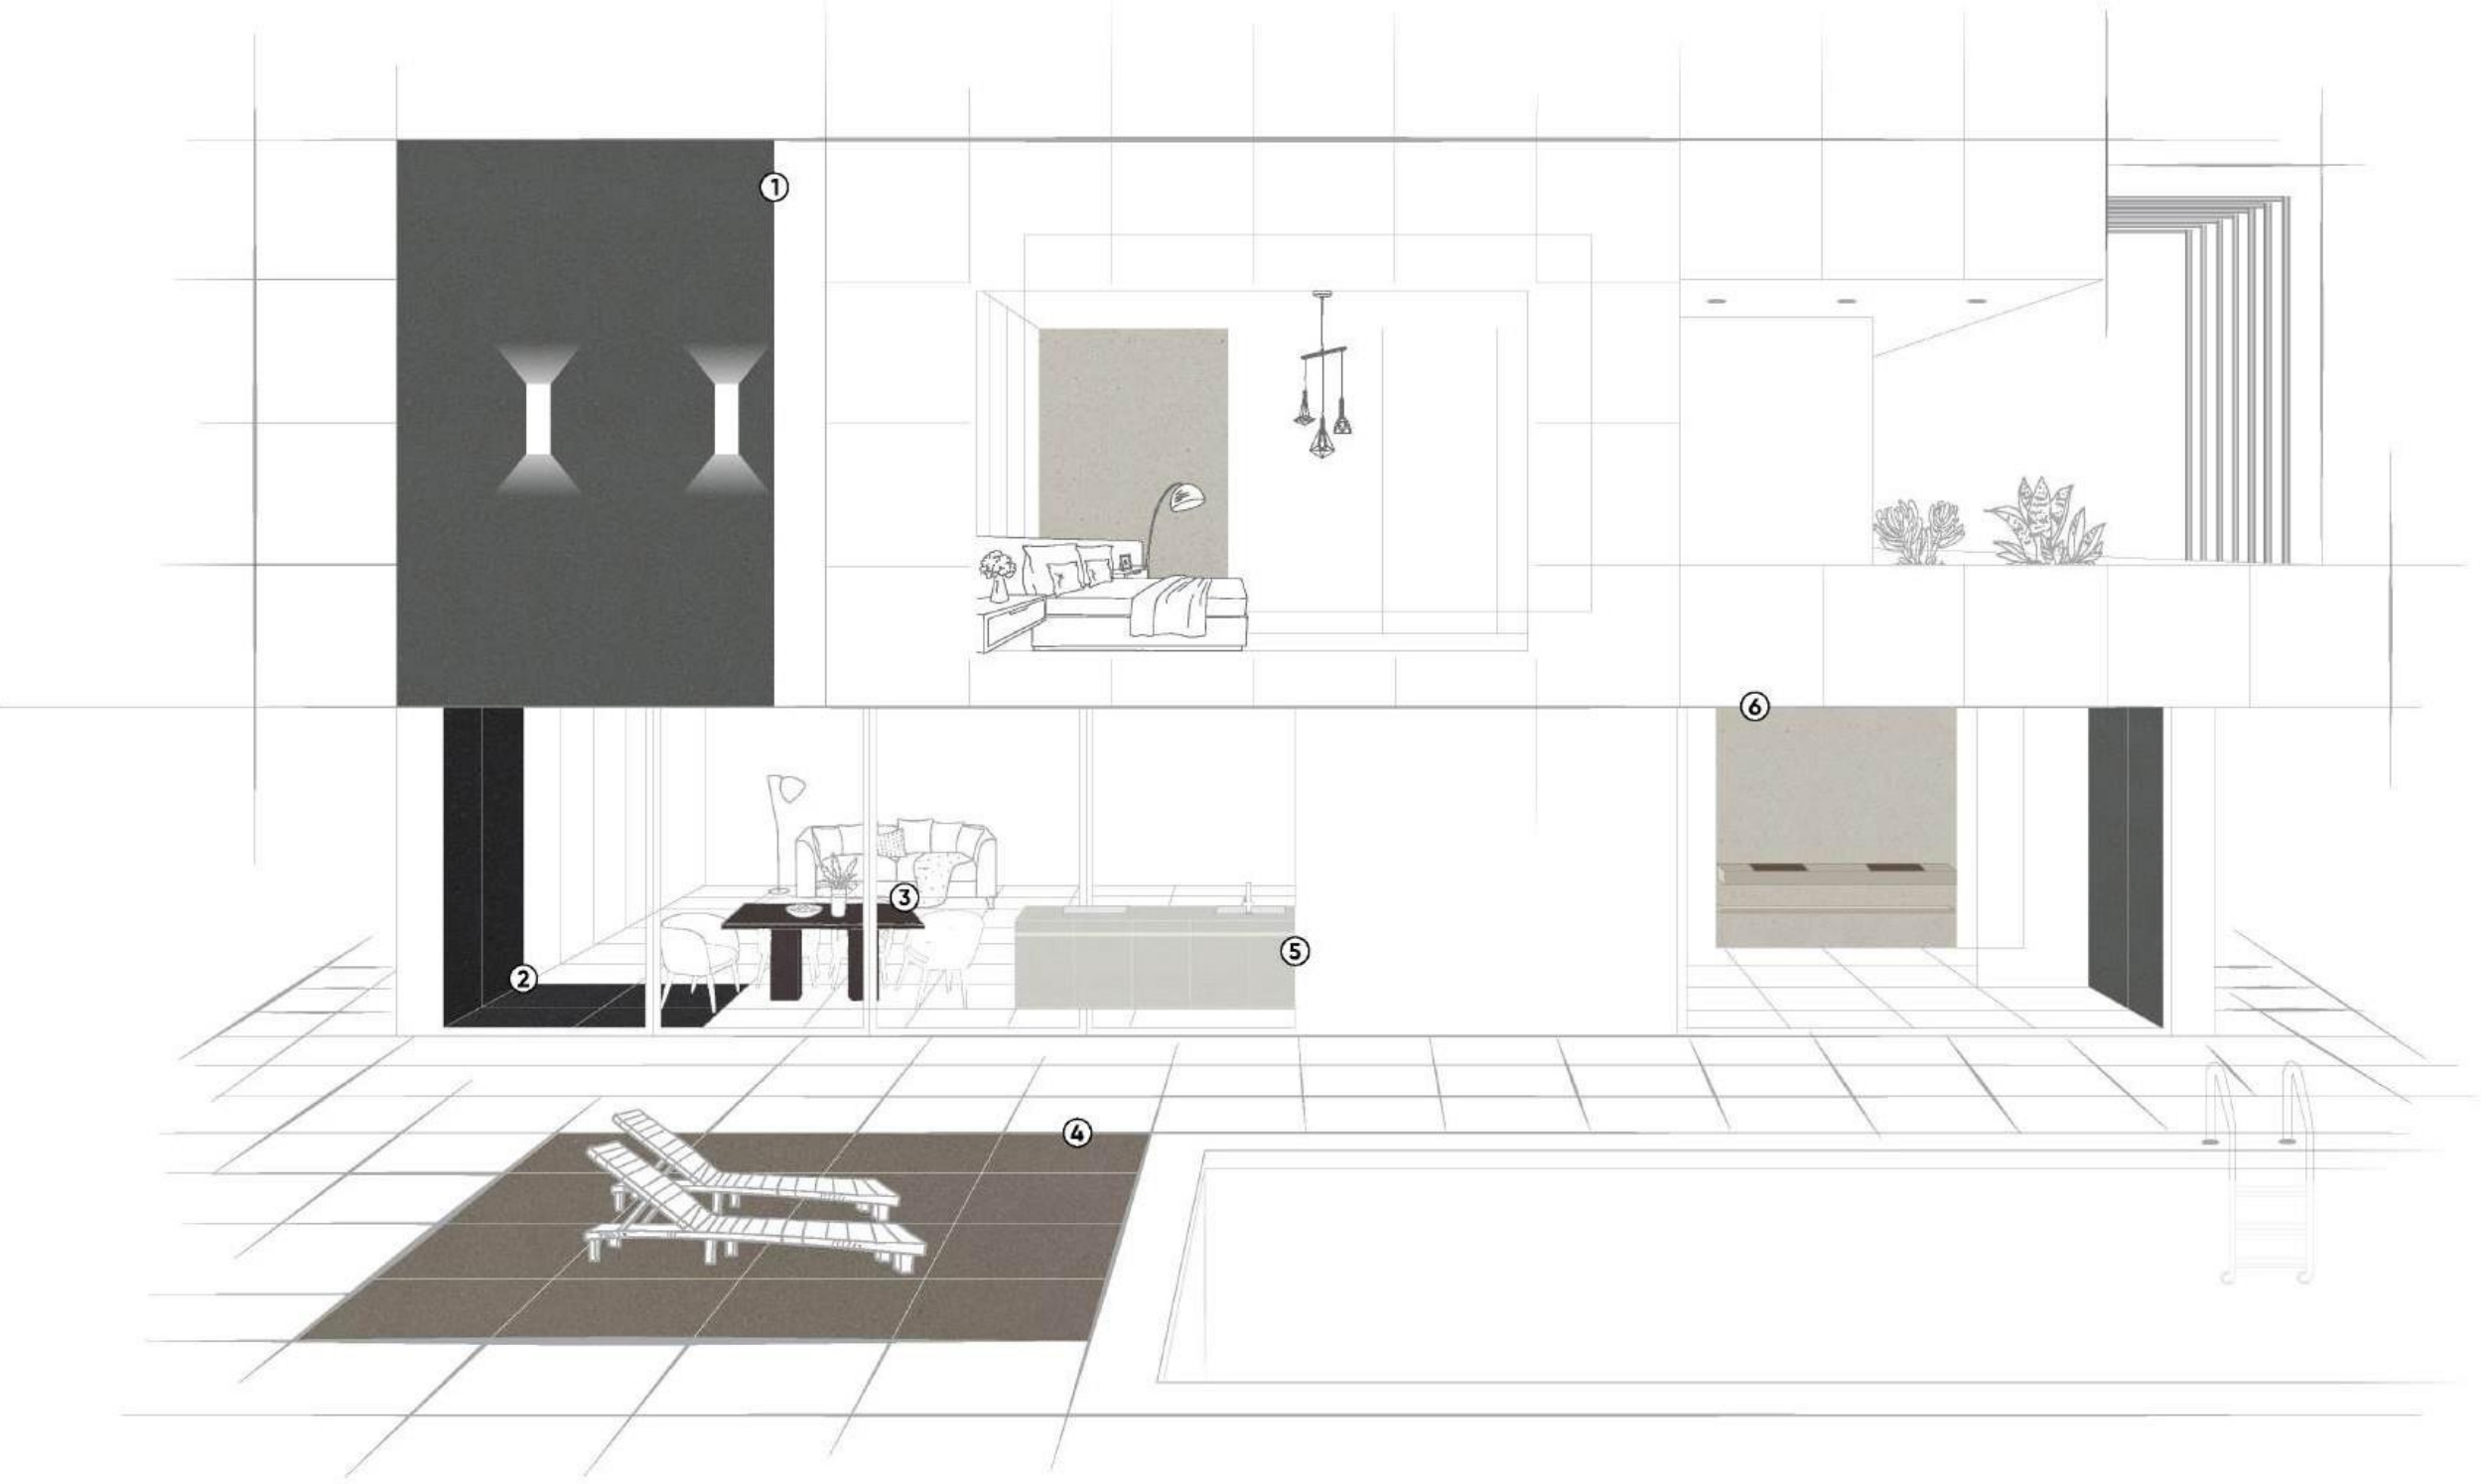

A NEW DIMENSION TO YOUR SPACE.

Glam Surface is a contemporary and sustainable product that combines Earth and technology. It is a full-bodied technical material created by blending small fragments and pigments of different colors. The series offers six essential hues that harmonize with natural elements, providing easily matchable tones.

# A COMPLETE PRODUCT SYSTEM

A NEW DIMENSION TO YOUR SPACE

1.  **FACADES**

2.  **FLOOR & WALL**

3.  **FURNITURE**

4.  **OUTDOOR**

5.  **COUNTER TOPS**

6.  **SINKS**