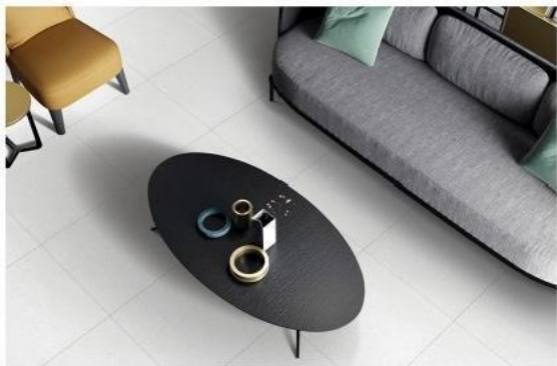

60X120X9MM

MATT FINISH

Code : ROM10070

Source : Mosaic
White