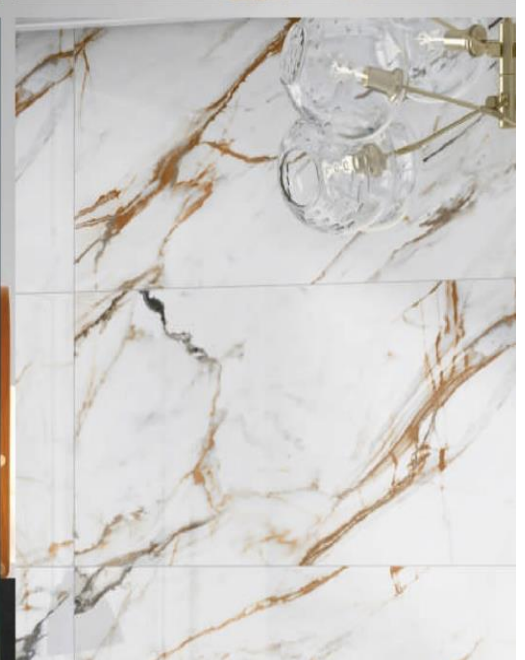

Magnificence Of
ARTISTRY

**GLOSS
FINISH**

Poise For Refined

ROMOSO CERAMICA
DESIGN WITHOUT LIMITS

5001

60x120 CM | GLOSSY

ROMOSO CERAMICA
DESIGN WITHOUT LIMITS

5001