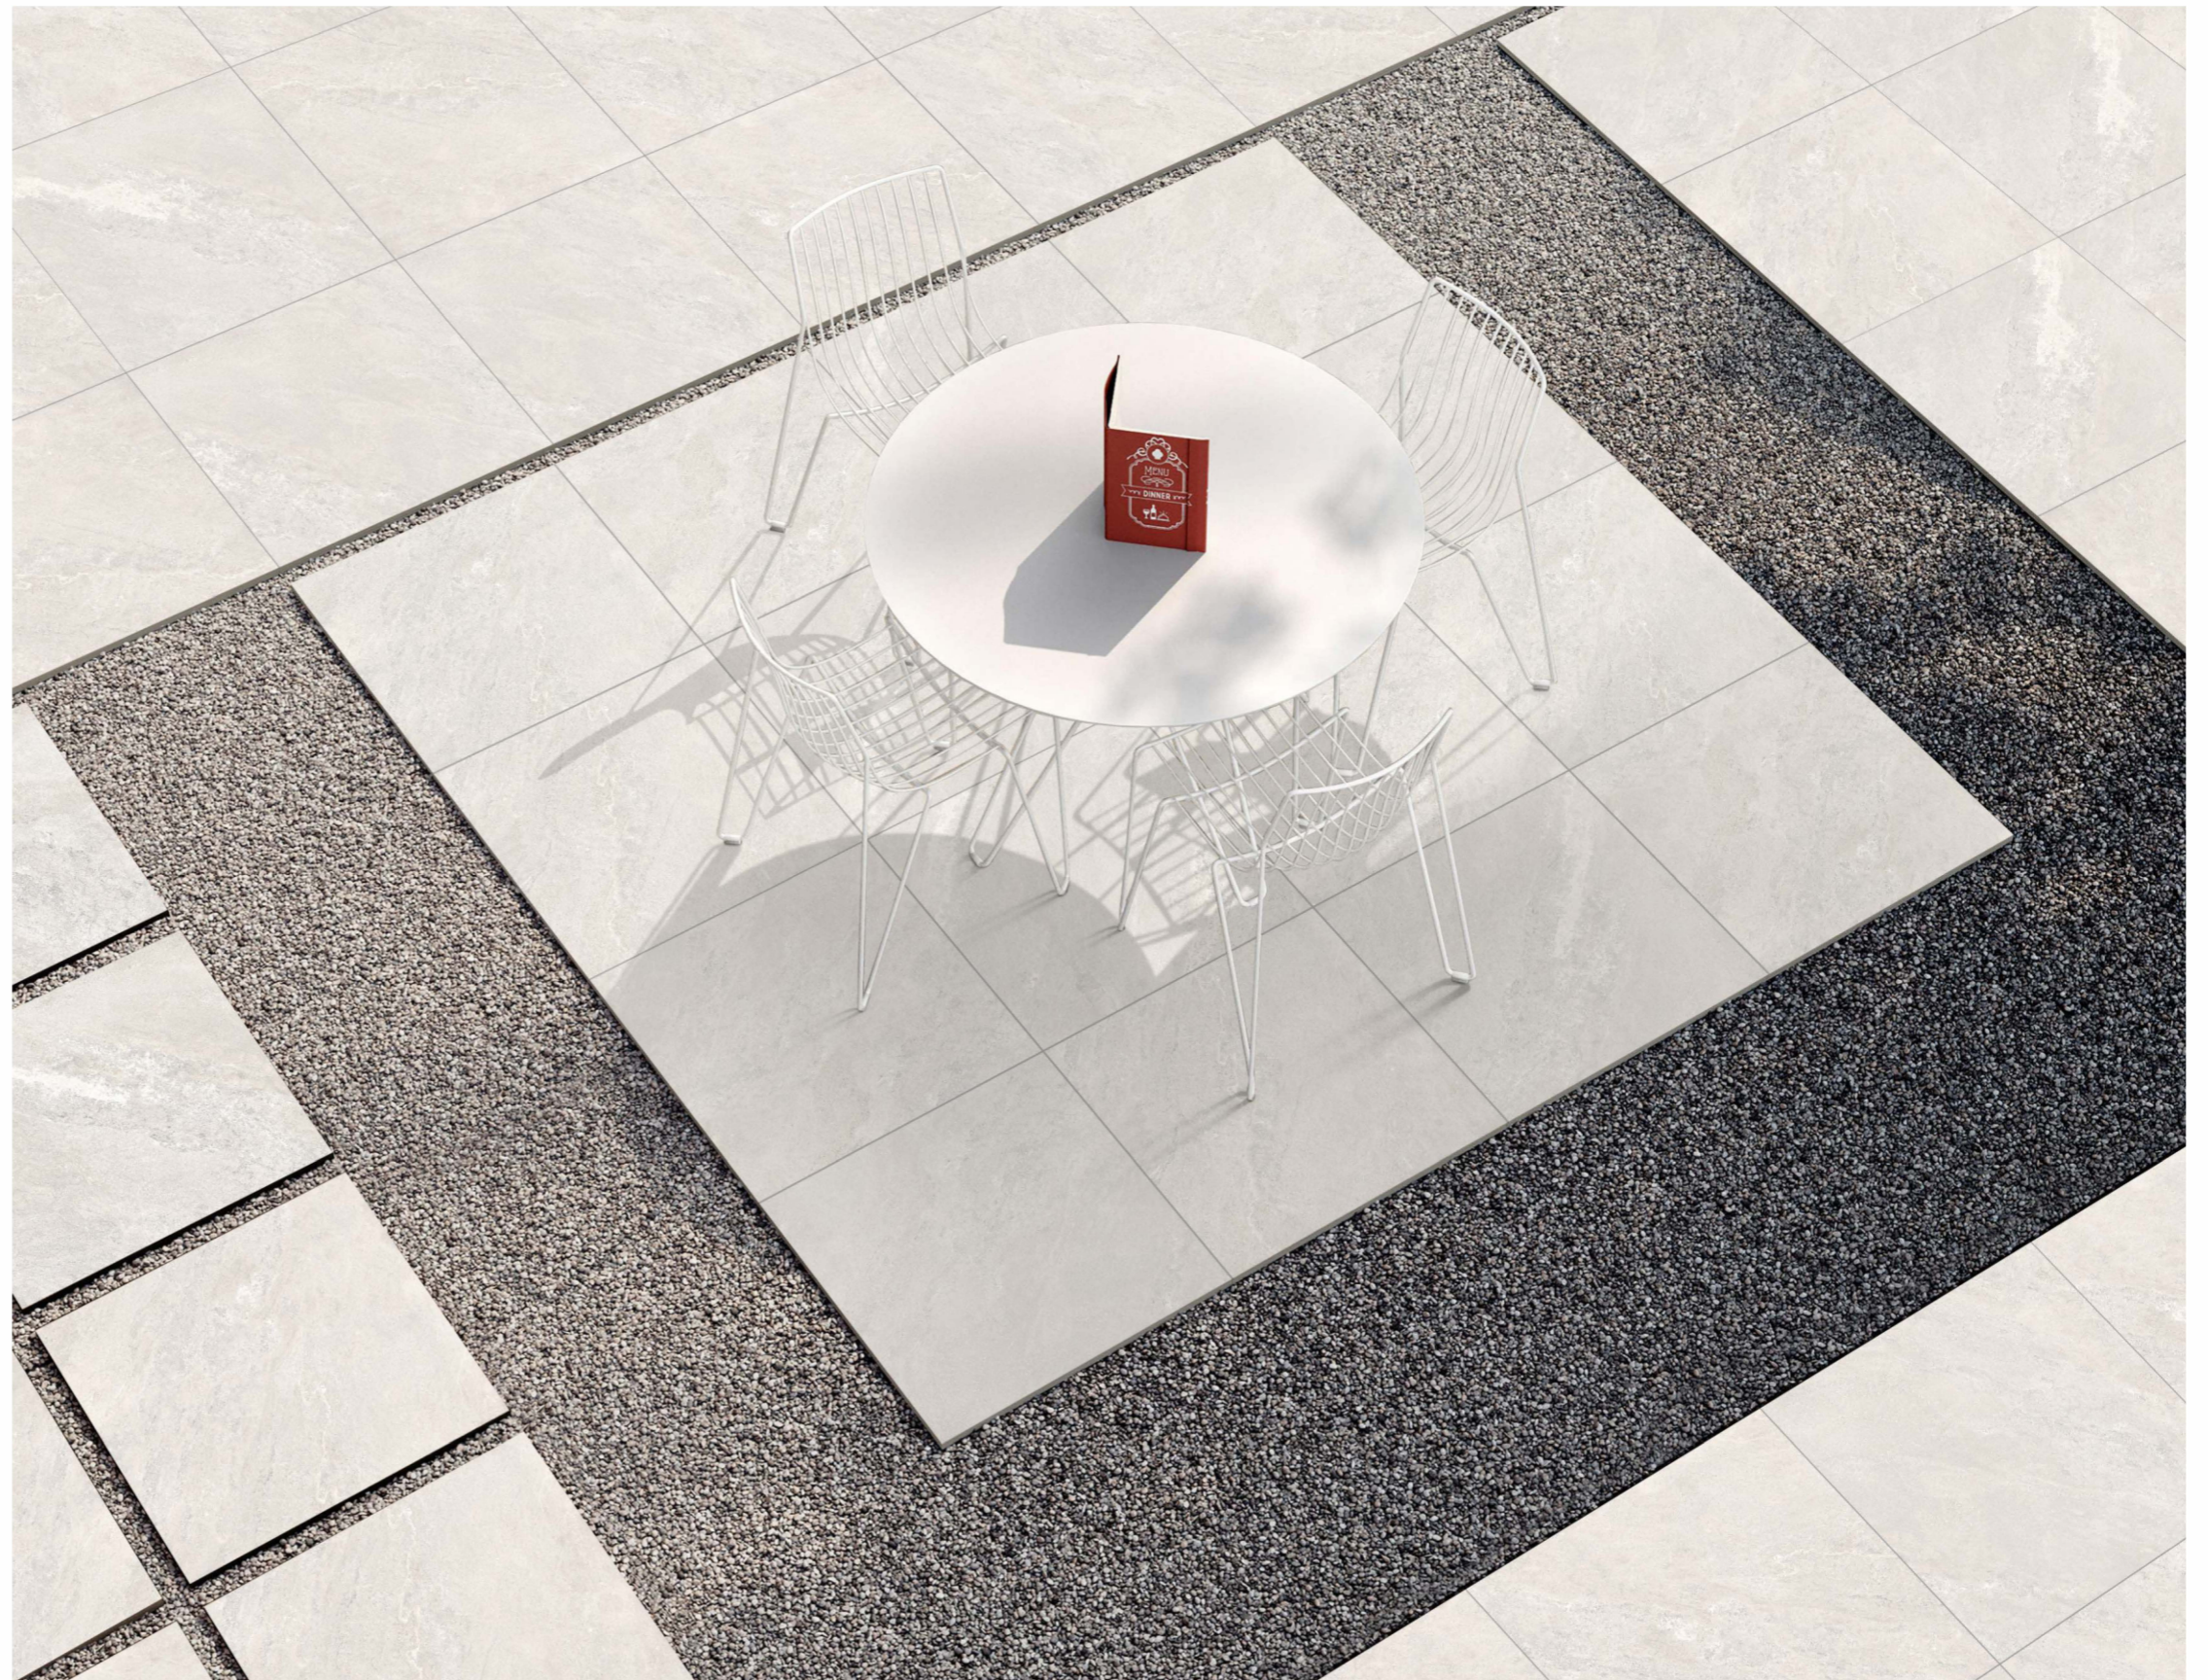

Mountain White 60x60cm

Premium 2cm Rectified Porcelain