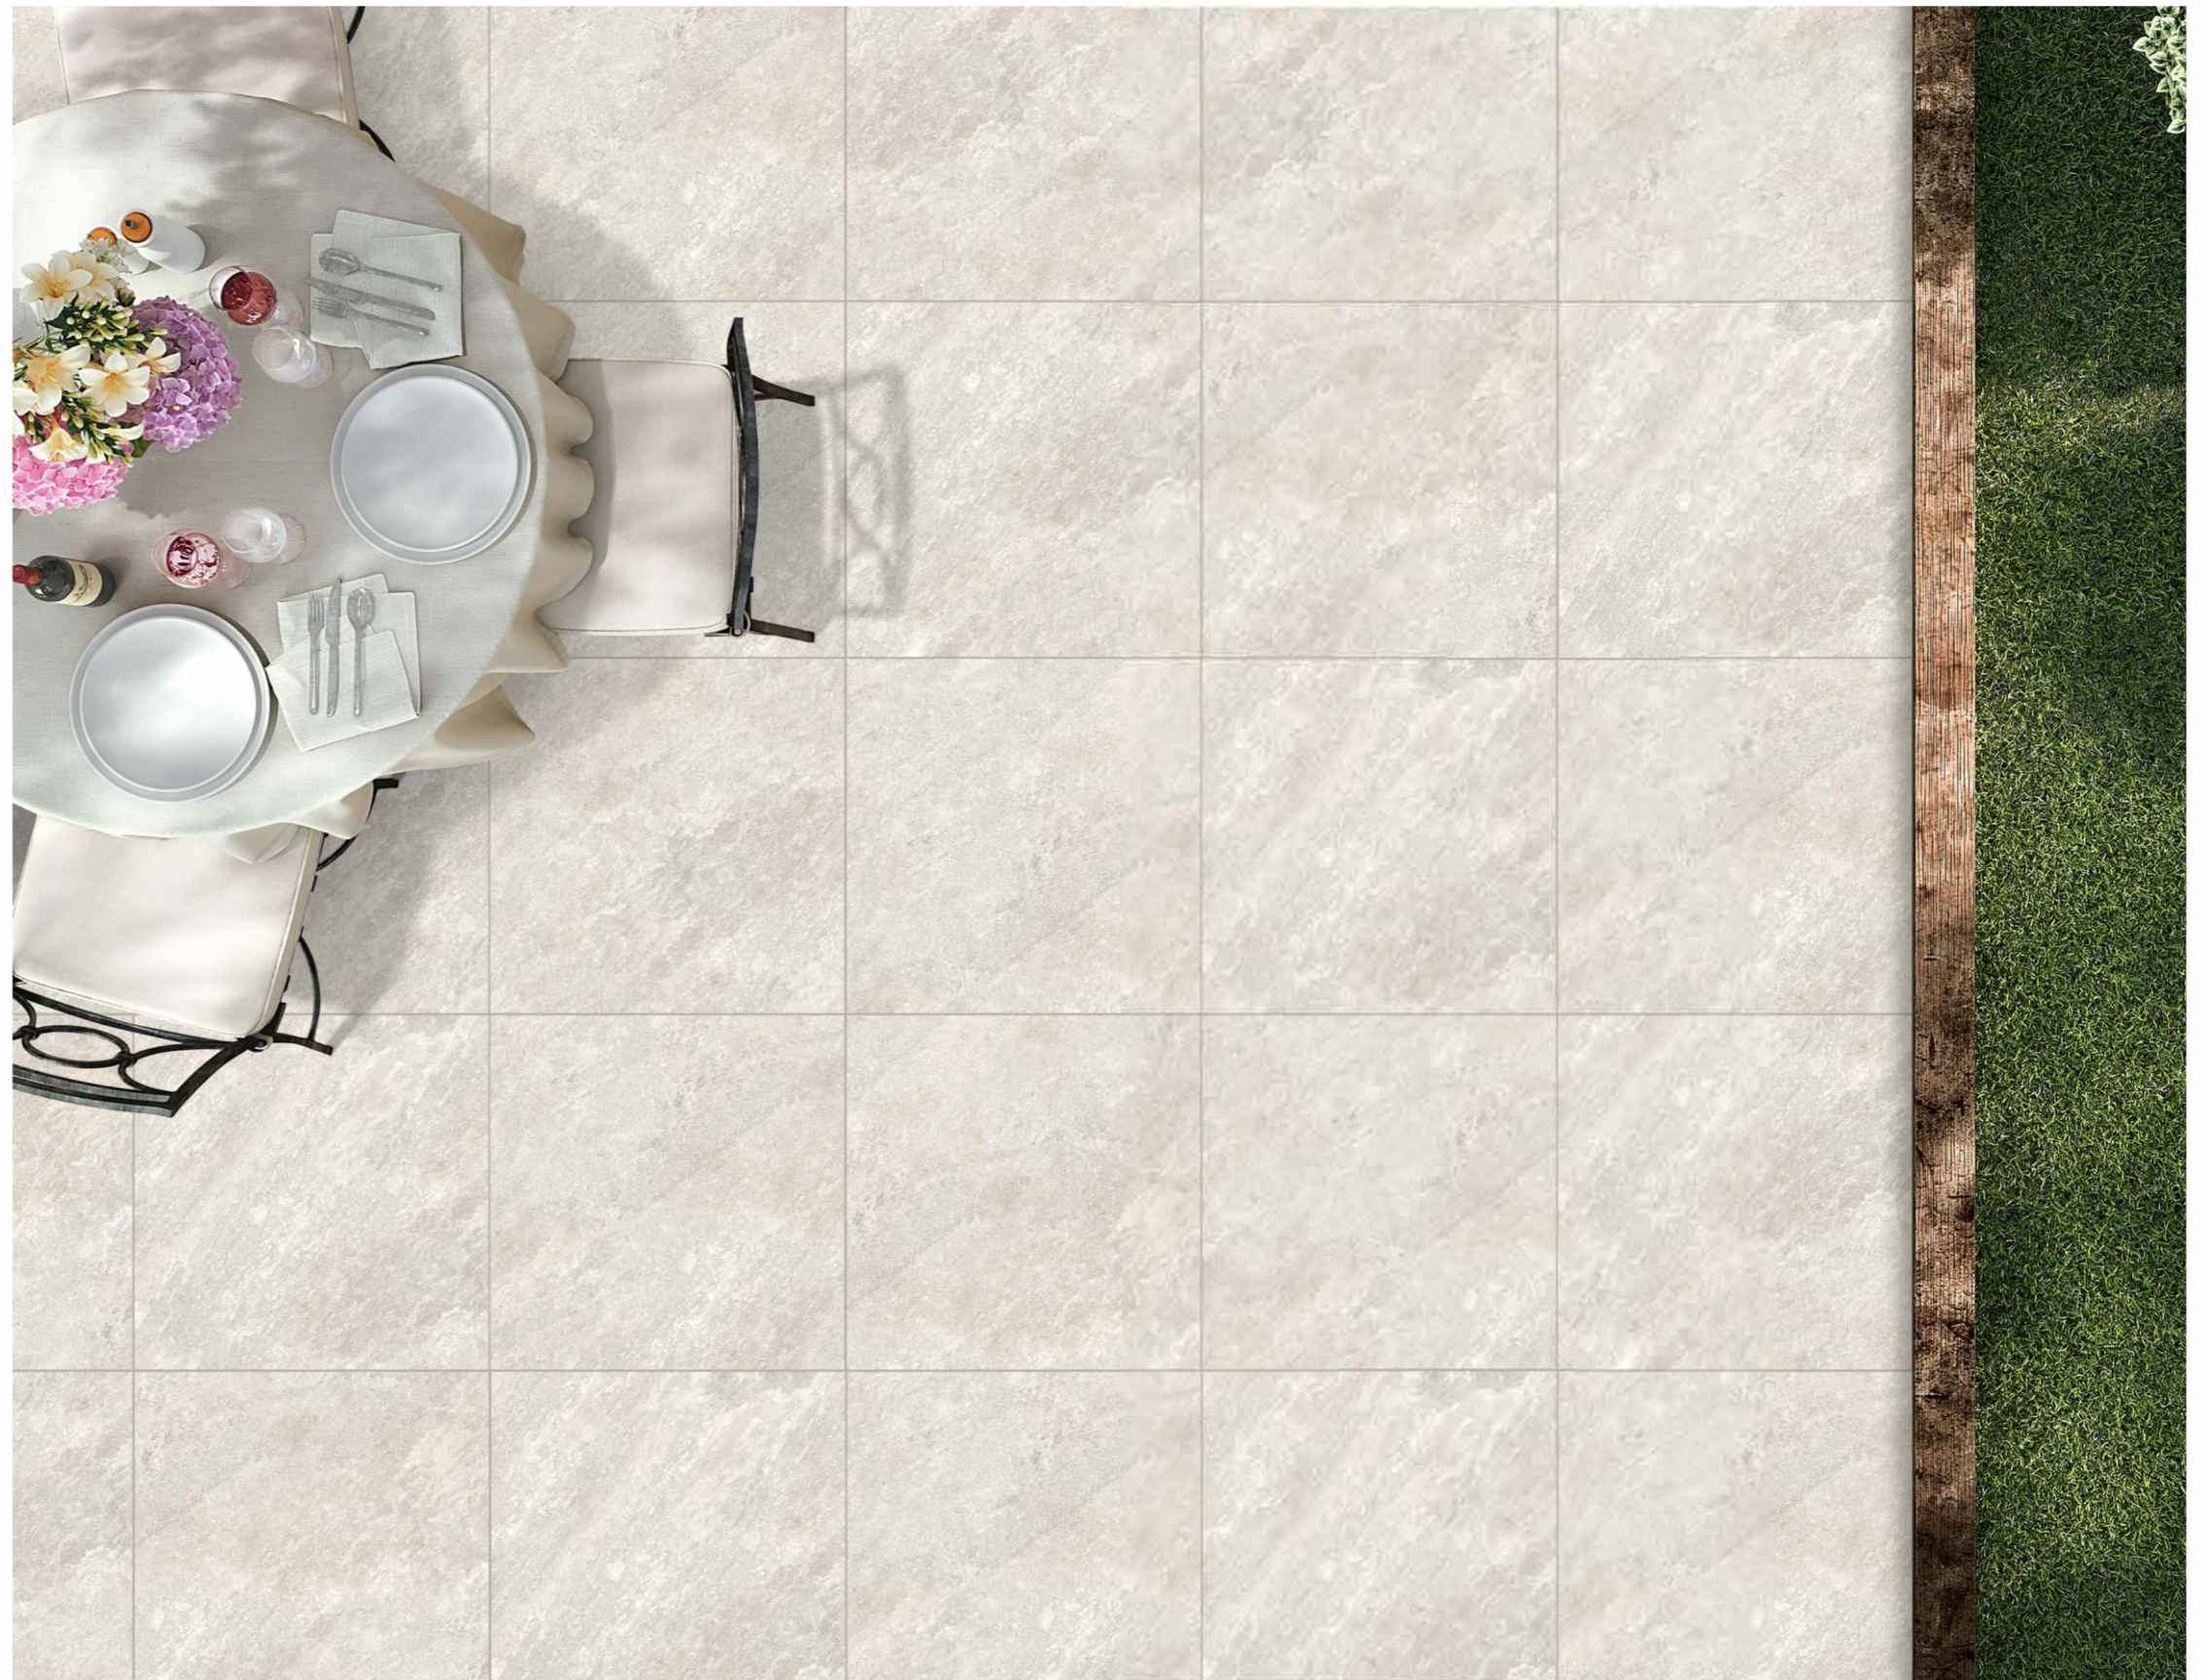

60 x 60 cm

2 cm
Thickness

Fossil Grey 60x60cm

Premium 2cm Rectified Porcelain

Quartz White

Efficiently
generate
competitive
action

- 20mm Thickness
- R11 Surface
- Full Body
- Anti-slip
- Frost Proof
- Tonal Variation
- Low Water Absorption
- Abrasion Resistance
- Highly Durable
- Eco Friendly

ROM70060

60 x 60 cm

2cm
Thickness

Quartz White 60x60cm

Premium 2cm Rectified Porcelain

Riverside Pearl

Efficiently
generate
competitive
action

ROM70070