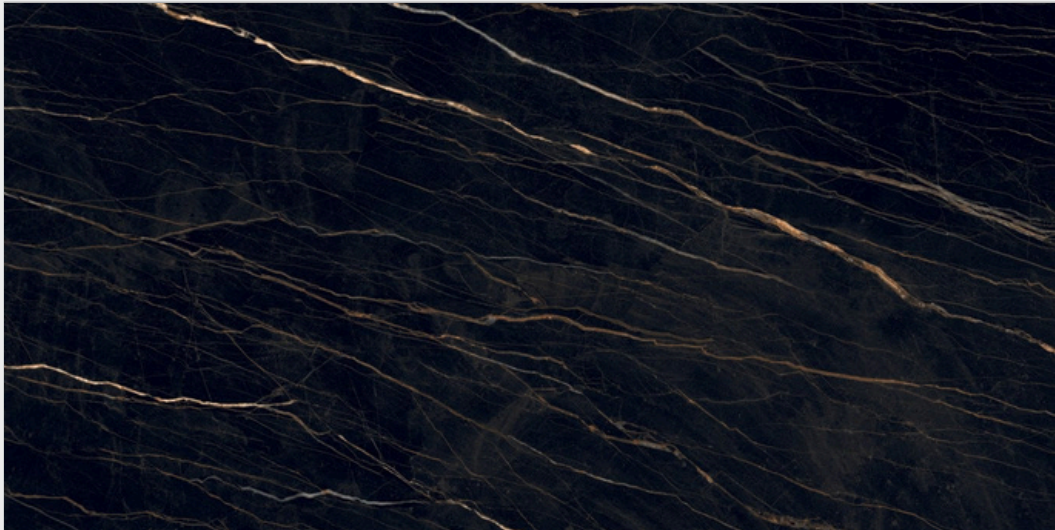

Sahara
Surface

03
Random

1600x
3200mm

NOIR SERPENTS

1600x | Sahara | Random
3200mm | Surface | **03**

20mm
Thickness

ROMOSO CERAMICA
DESIGN WITHOUT LIMITS

NOIR SERPENTS