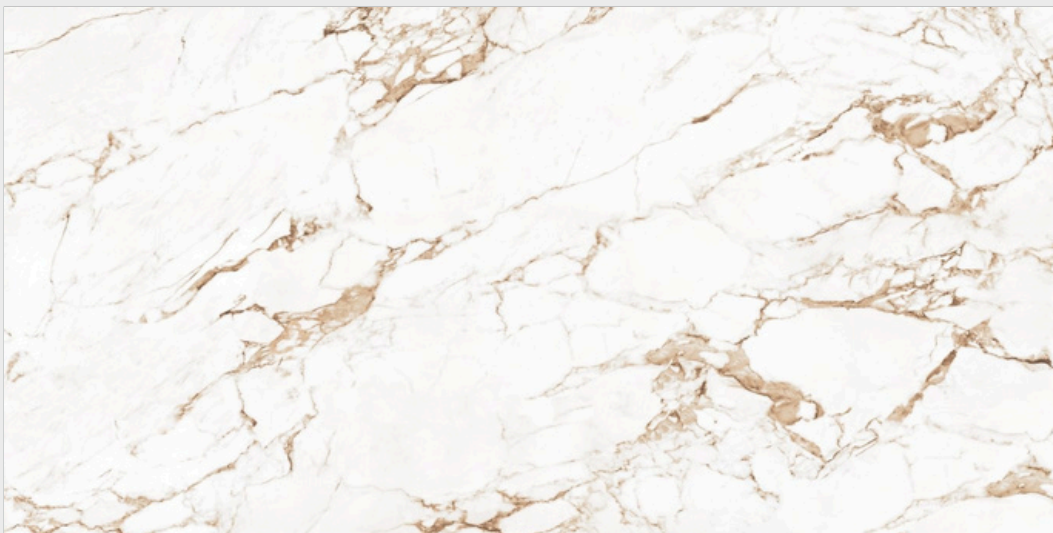

CARPECIA GOLD

1600x | Sahara | Random
3200mm | Surface | **03**

20mm
Thickness