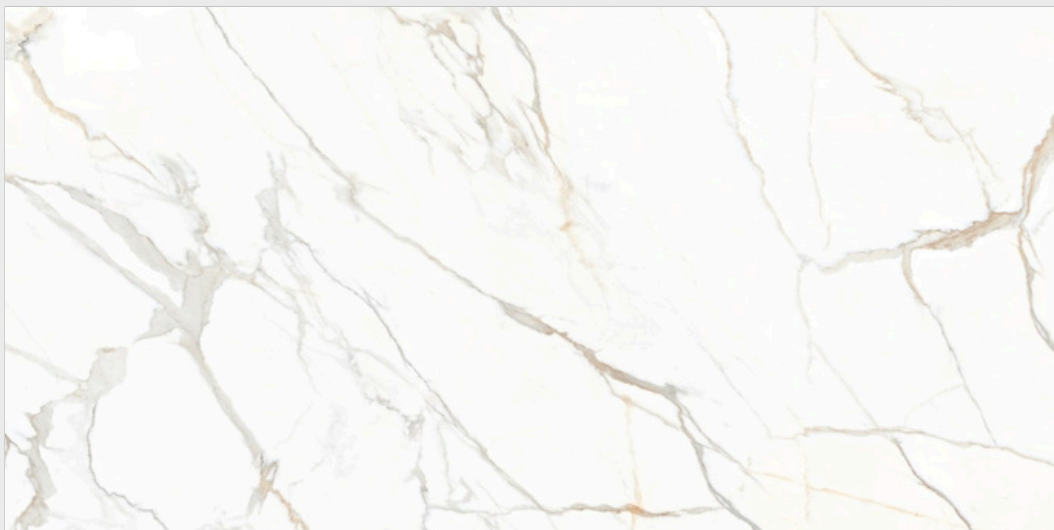

CALACATTA LUNA

1600x
3200mm

Sahara
Surface

Random
03

20mm
Thickness