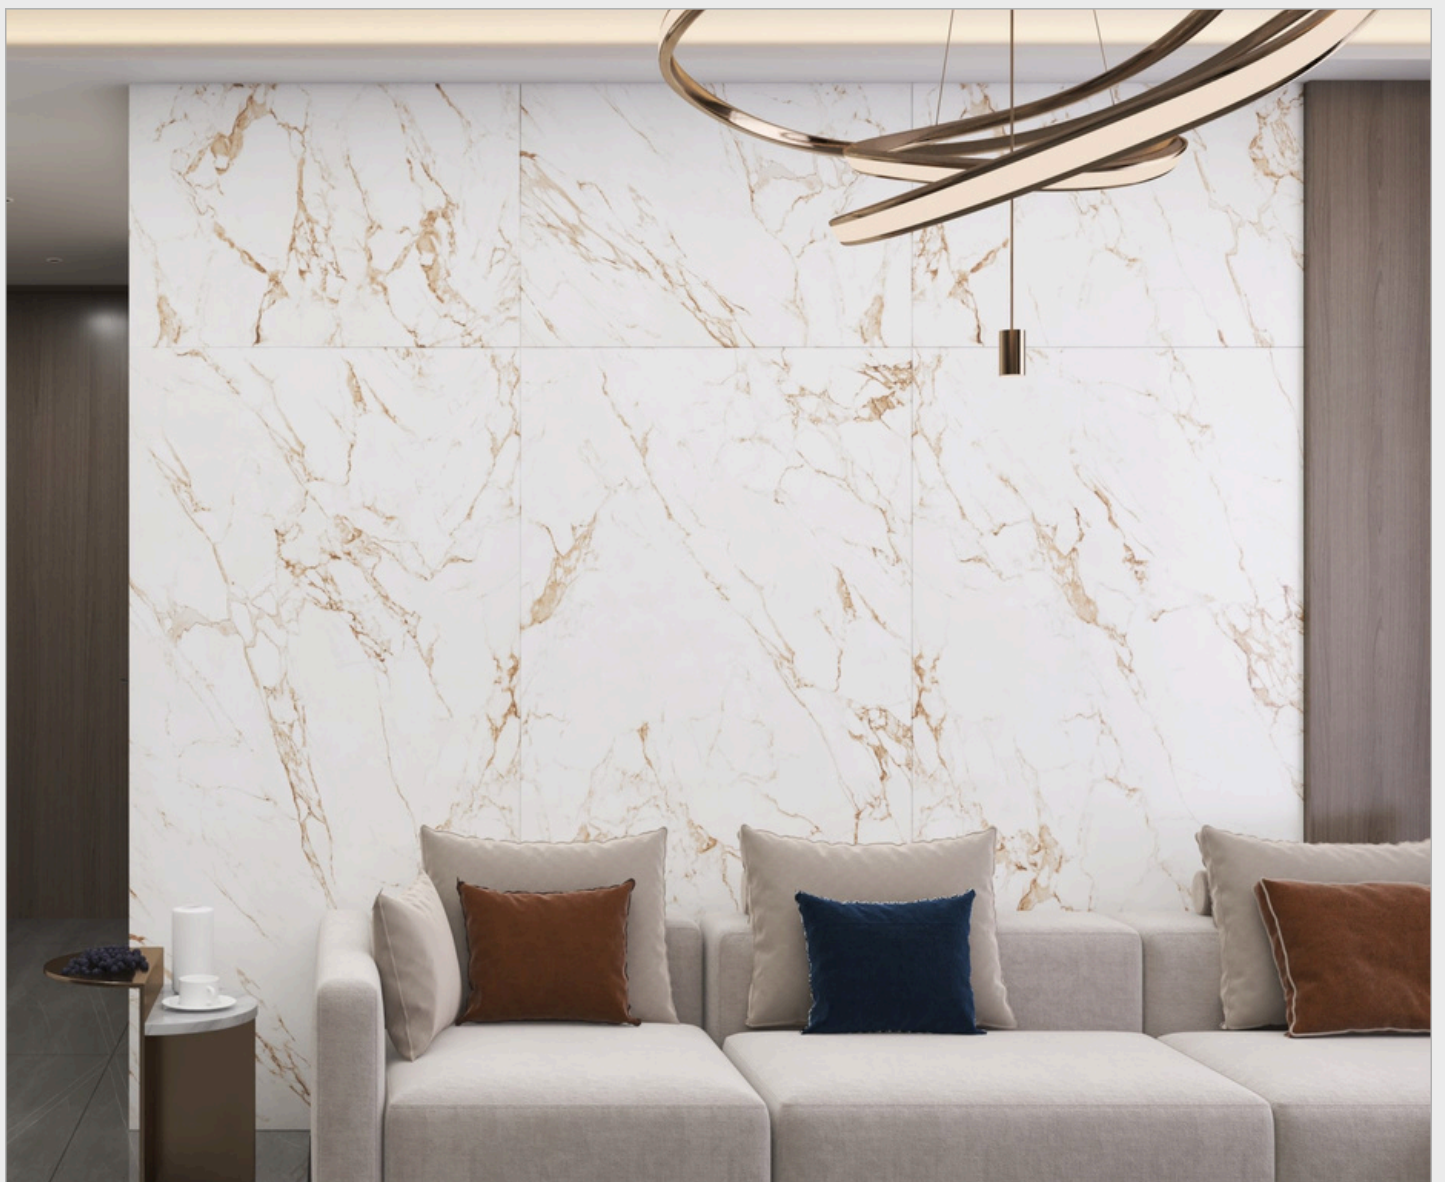

CARPECIA GOLD