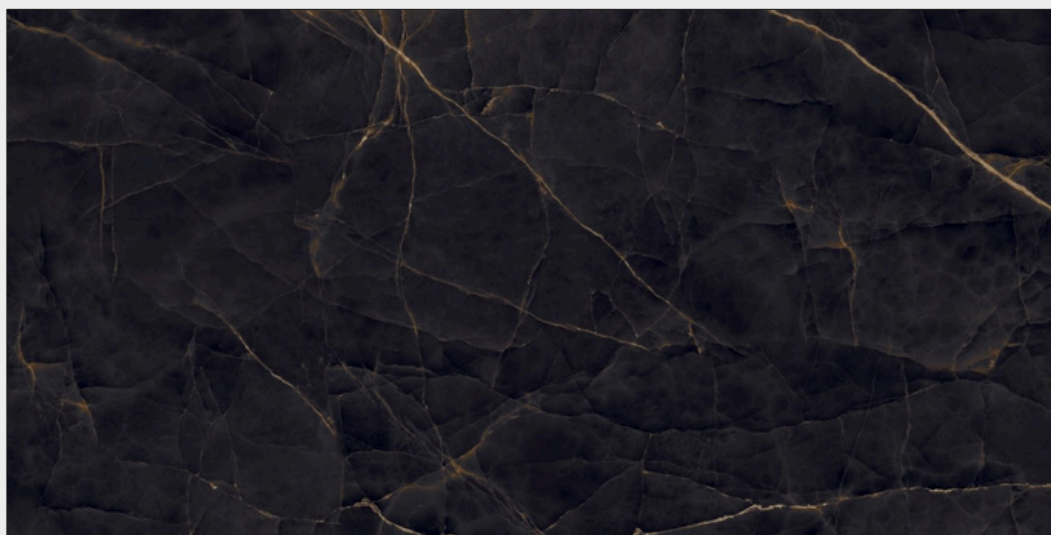

ARANCIO ONXY BLACK

1600x | Sahara | Random
3200mm | Surface | **02**

20mm
Thickness