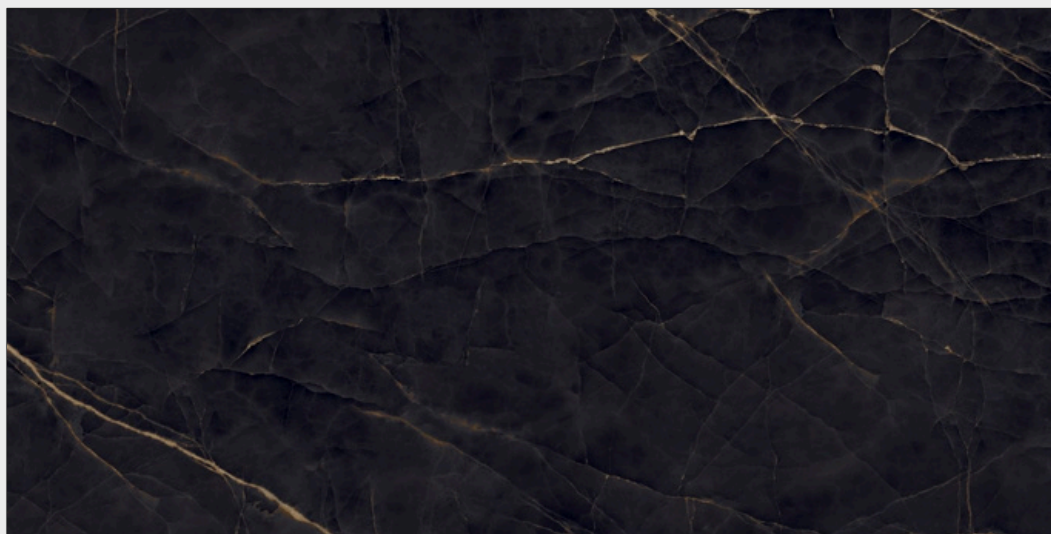

www.romosoceramica.com

Arancio Onxy
Black

Sahara
Surface

02
Random

1600x
3200mm

ARANCIO ONXY BLACK

1600x | Sahara | Random
3200mm | Surface | **02**

20mm
Thickness