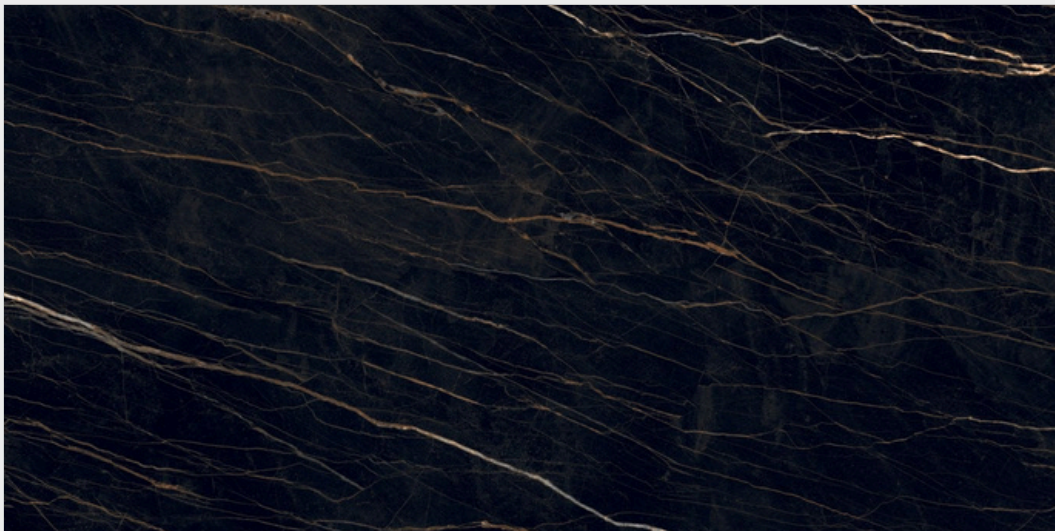

Sahara
Surface

03
Random

1600x
3200mm

NOIR SERPENTS

1600x | Sahara | Random
3200mm | Surface | **03**

20mm
Thickness

ROMOSO CERAMICA
DESIGN WITHOUT LIMITS

NOIR SERPENTS