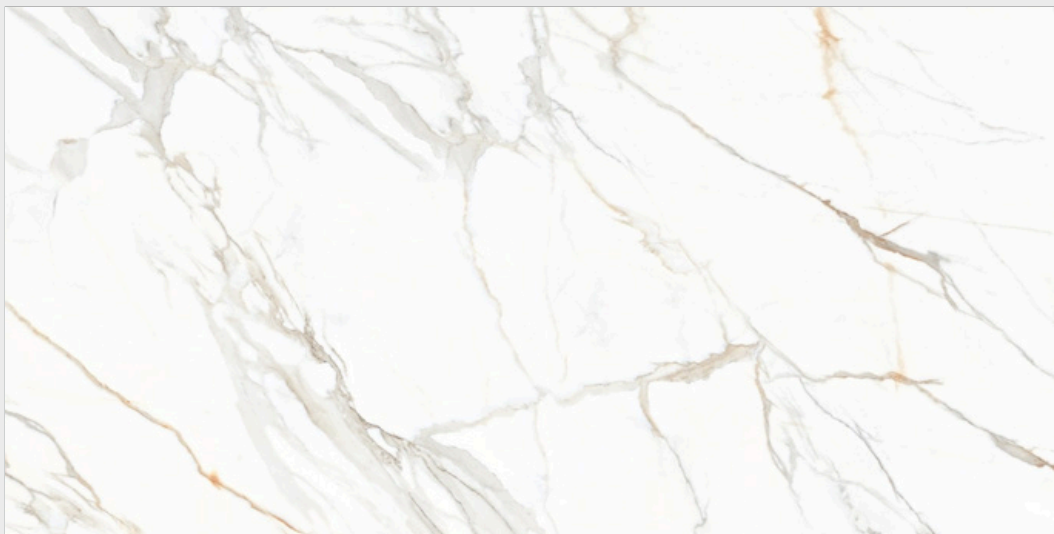

CALACATTA LUNA

1600x
3200mm

Sahara
Surface

Random
03

20mm
Thickness