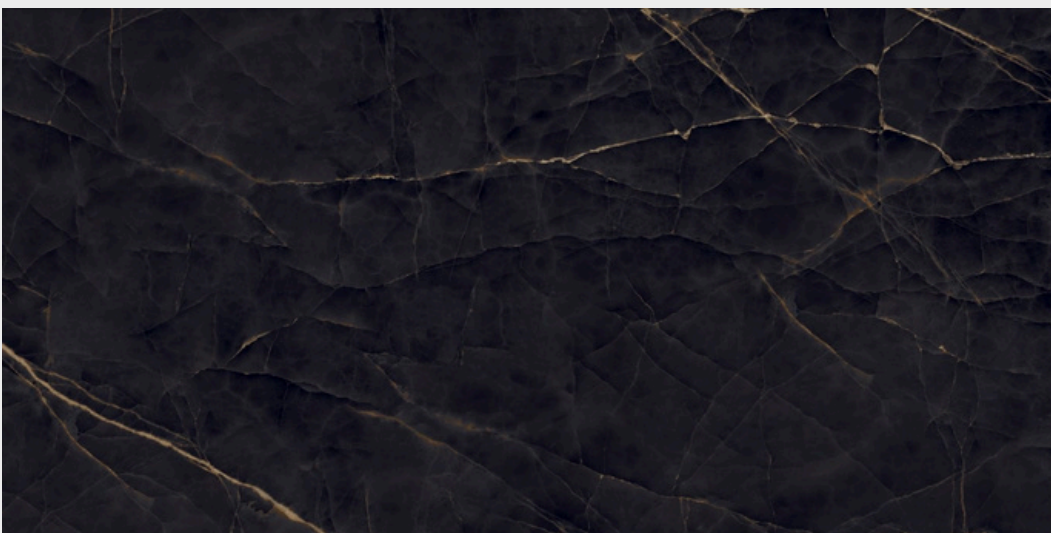

www.romosoceramica.com

Arancio Onxy
Black

Sahara
Surface

02
Random

1600x
3200mm

ARANCIO ONXY BLACK

1600x | Sahara | Random
3200mm | Surface | **02**

20mm
Thickness