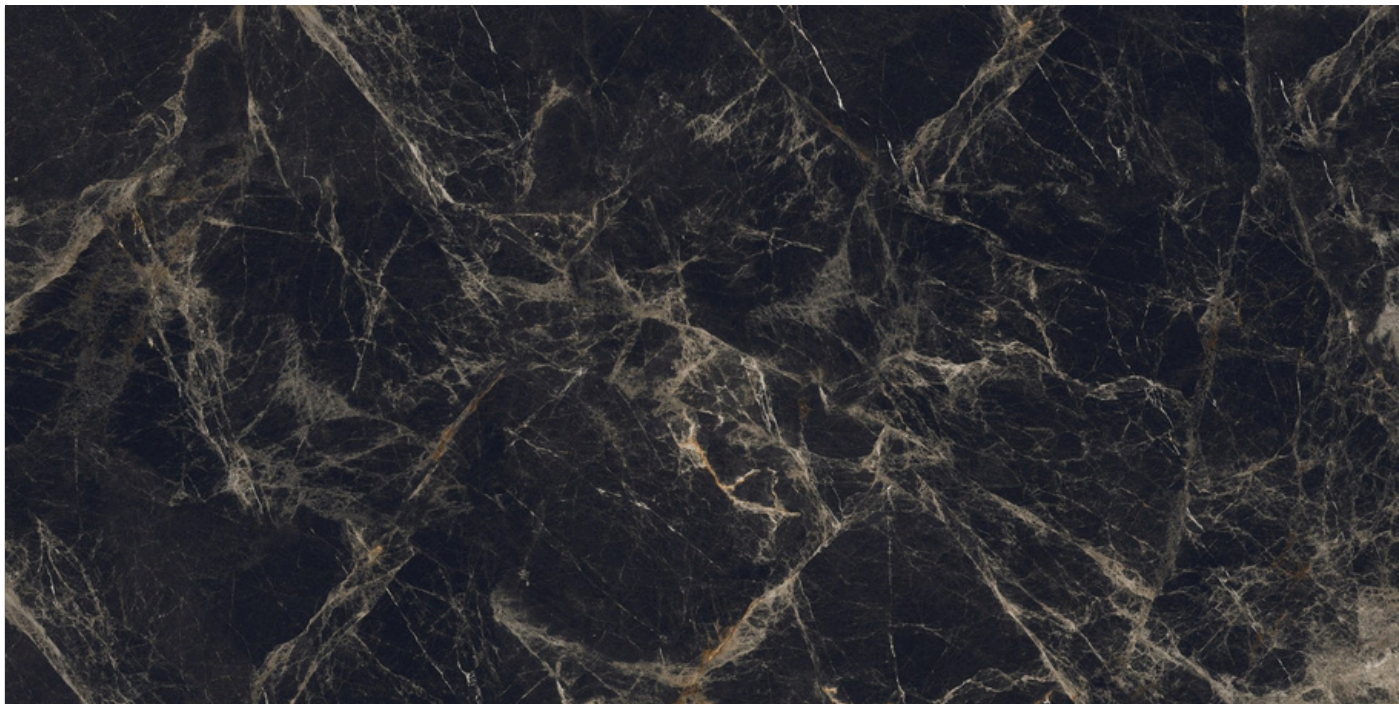

1600x
3200mm

Gamma
Surface

03
Random

ROMOSO CERAMICA
DESIGN WITHOUT LIMITS

CALACATTA LUNA

FLINT NERO

1600x
3200mm

Gamma
Surface