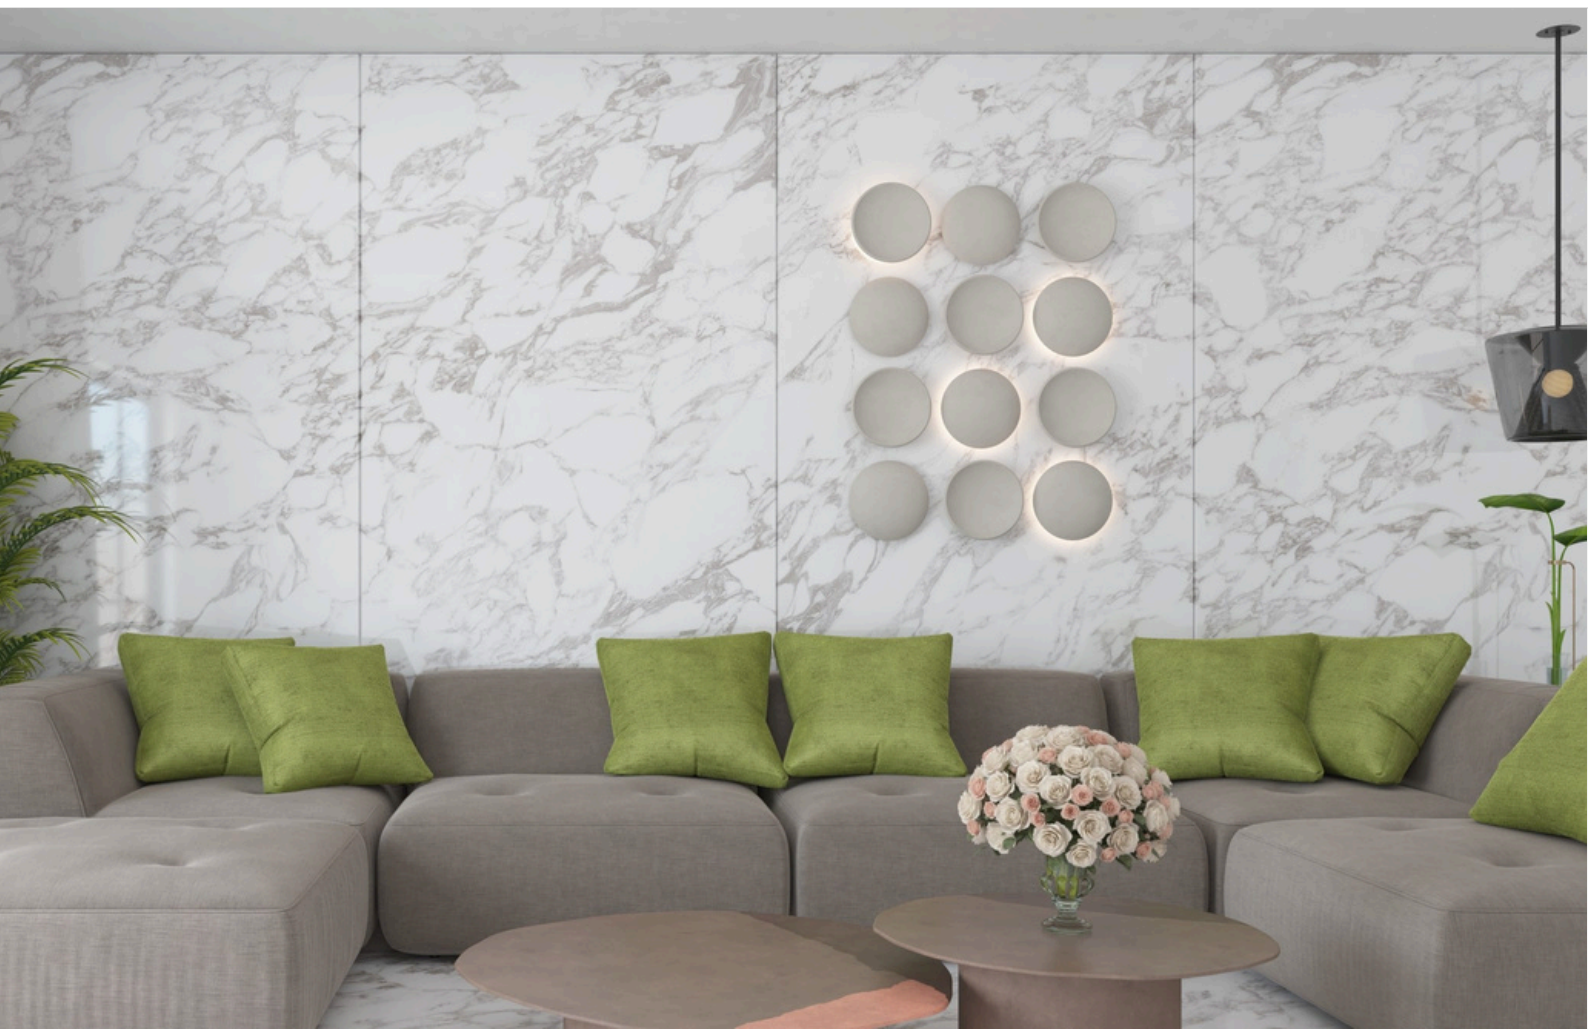

ARBESCATO OSCURO

1600x
3200mm

Gamma
Surface

03
Random

ROMOSO CERAMICA
DESIGN WITHOUT LIMITS

ARBESCATO OSCURO

ROMOSO CERAMICA
DESIGN WITHOUT LIMITS

CALACATTA LUNA