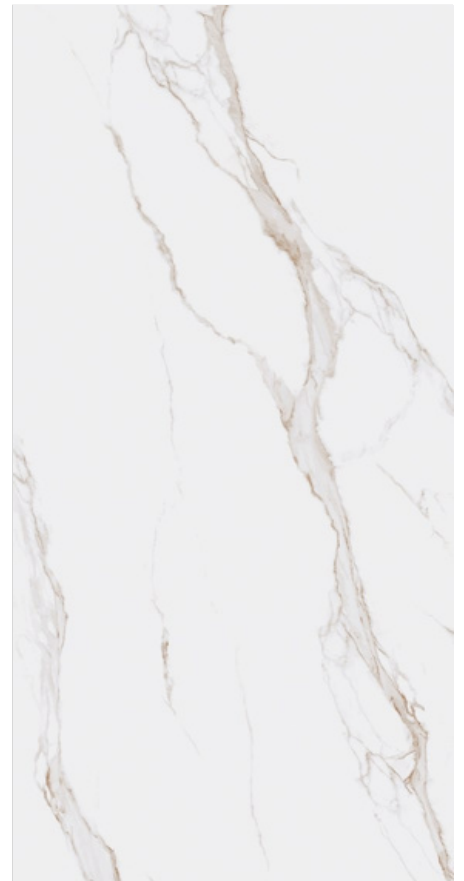

ROMOSO CERAMICA
DESIGN WITHOUT LIMITS

BIANCO LASA

ROMOSO CERAMICA
DESIGN WITHOUT LIMITS

CALACATTA ORO

1600x
3200mm

Sahara
Surface

03
Random

ROMOSO CERAMICA
DESIGN WITHOUT LIMITS

CALACATTA ORO

ROMOSO CERAMICA
DESIGN WITHOUT LIMITS

DELICATO

1600x
3200mm

Sahara
Surface

03
Random

DELICATO

ROMOSO CERAMICA
DESIGN WITHOUT LIMITS