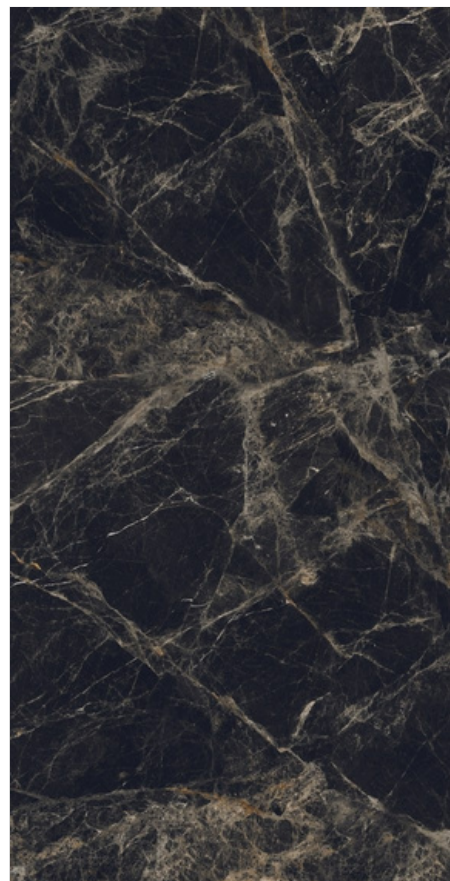

FLINT NERO

1600x
3200mm

Gamma
Surface

03
Random