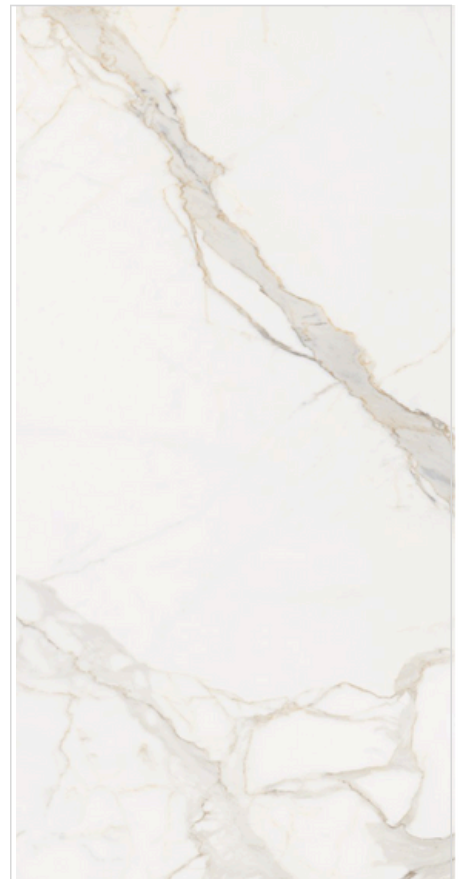

SATVARIO LATTE

Bookmatch

1600x
3200mm

Grace
Surface

02
Random

12mm
THICKNESS

ROMOSO CERAMICA
DESIGN WITHOUT LIMITS

SATVARIO LATTE