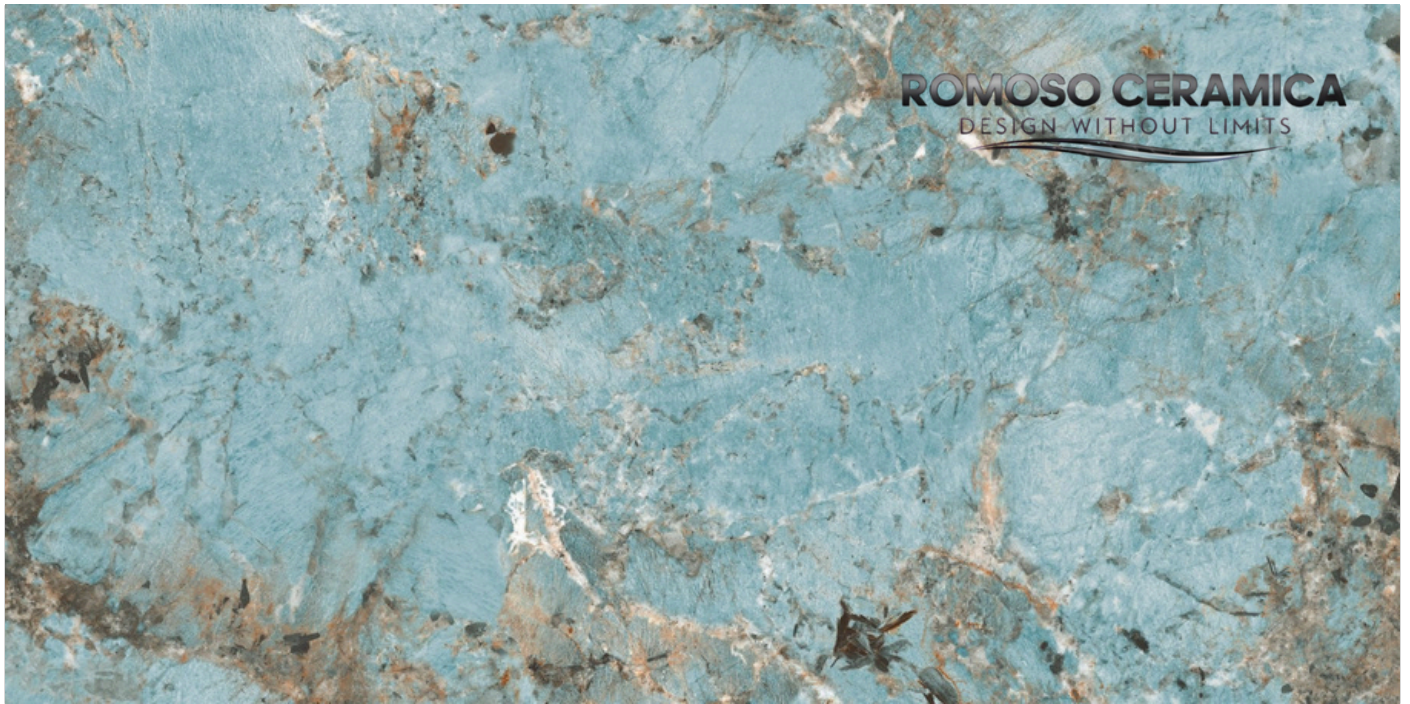

ROMOSO CERAMICA
DESIGN WITHOUT LIMITS

LINEA STONE CREMA

1600x
3200mm | Gravel
Surface | **02**
Random

LINEA STONE CREMA

ROMOSO CERAMICA
DESIGN WITHOUT LIMITS

AMAZZONITE JAZE

1600x
3200mm | Luminous
Surface | **02**
Random