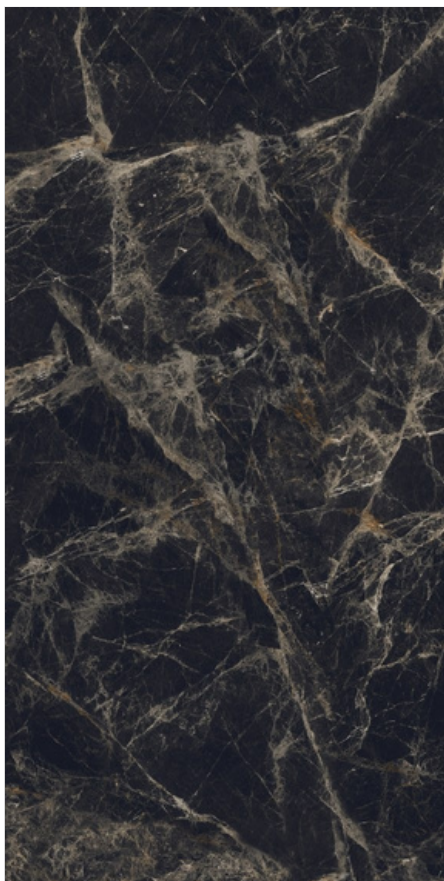

FLINT NERO

1600x
3200mm

Gamma
Surface

03
Random