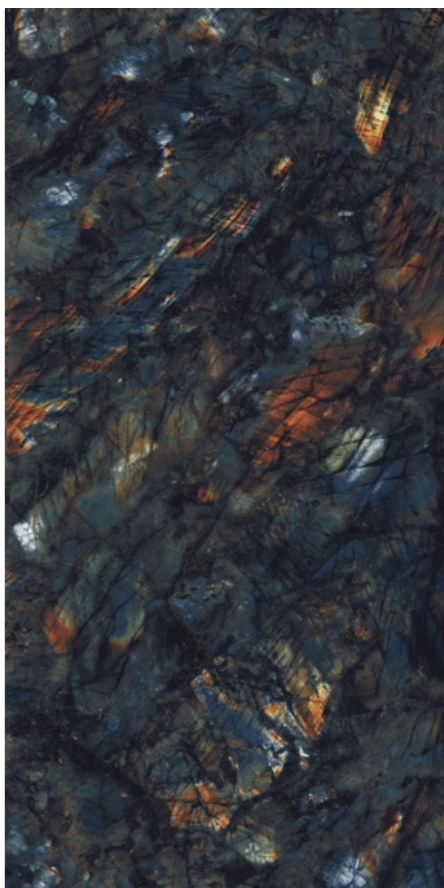

ROMOSO CERAMICA
DESIGN WITHOUT LIMITS

AMAZZONITE JAZE

ROMOSO CERAMICA
DESIGN WITHOUT LIMITS

CLOUDY ONYX VERDE

1600x
3200mm | Luminous
Surface | **03**
Random

CLOUDY ONYX VERDE

LEMURIAN BLUE

1600x
3200mm | Luminous
Surface