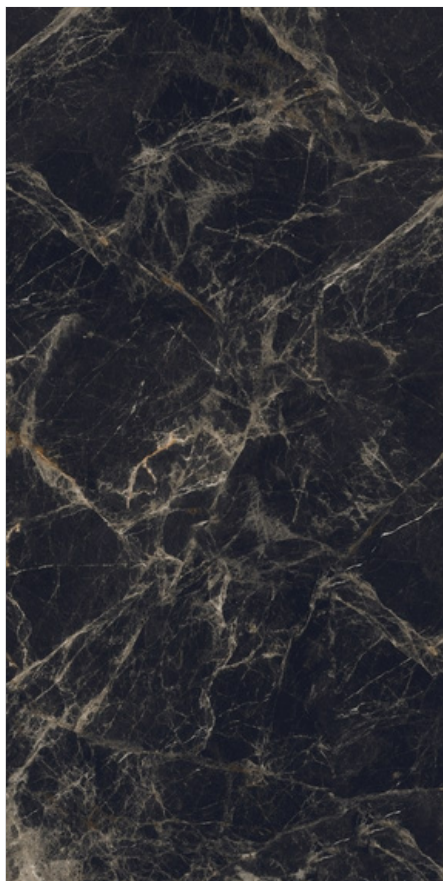

FLINT NERO

1600x
3200mm

Gamma
Surface

03
Random