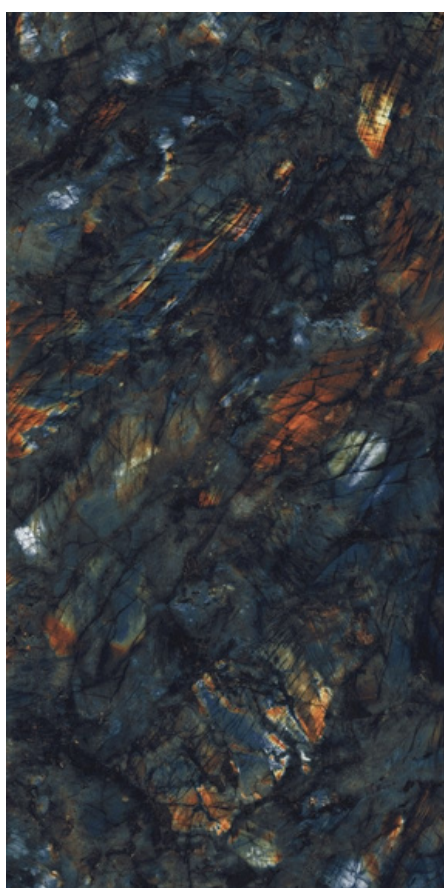

ROMOSO CERAMICA
DESIGN WITHOUT LIMITS

AMAZZONITE JAZE

ROMOSO CERAMICA
DESIGN WITHOUT LIMITS

CLOUDY ONYX VERDE

1600x
3200mm | Luminous
Surface | **03**
Random

CLOUDY ONYX VERDE

LEMURIAN BLUE

1600x
3200mm | Luminous
Surface