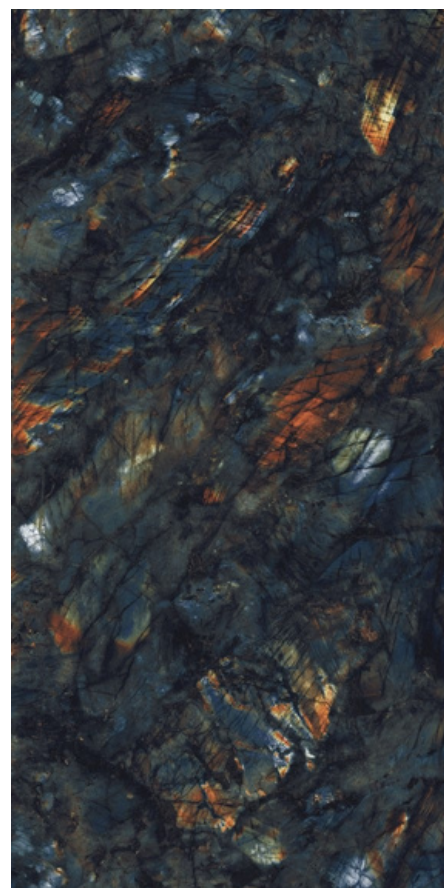

ROMOSO CERAMICA
DESIGN WITHOUT LIMITS

AMAZZONITE JAZE

ROMOSO CERAMICA
DESIGN WITHOUT LIMITS

CLOUDY ONYX VERDE

1600x
3200mm | Luminous
Surface | **03**
Random

CLOUDY ONYX VERDE

LEMURIAN BLUE

1600x
3200mm | Luminous
Surface