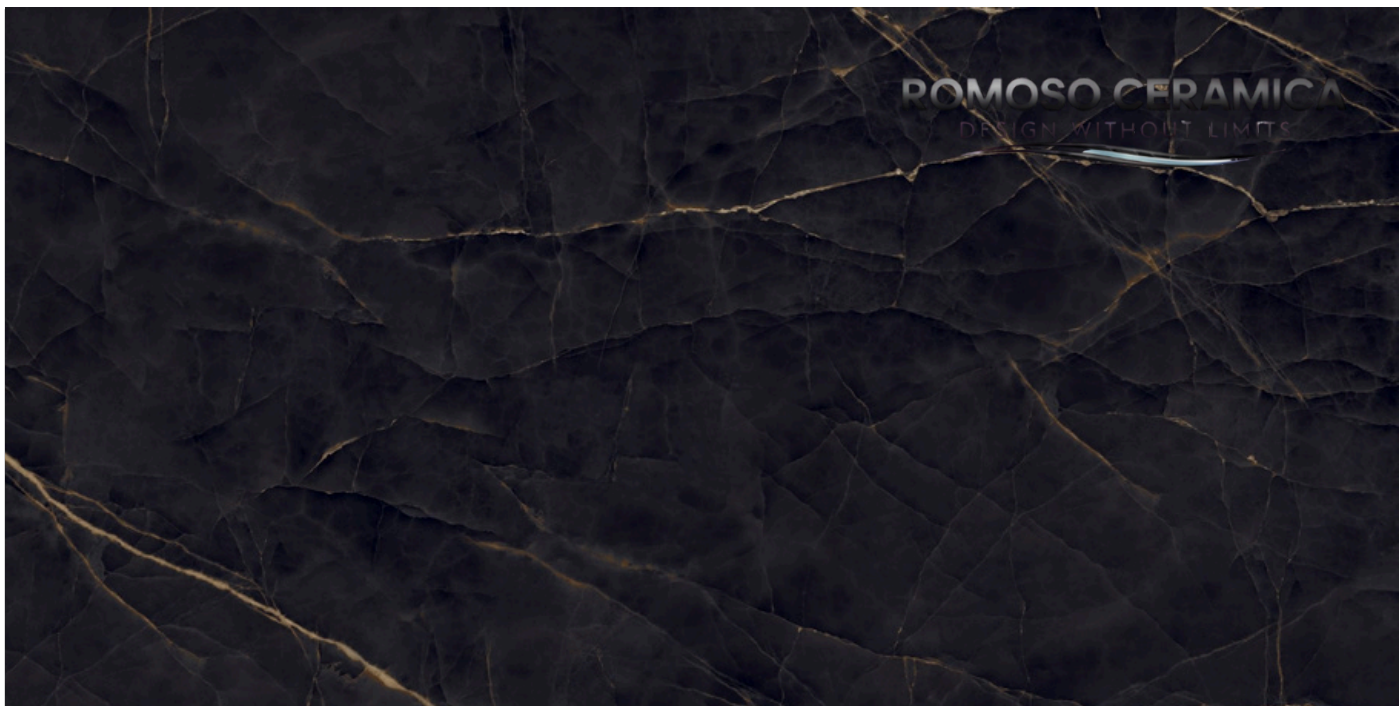

ROMOSO CERAMICA
DESIGN WITHOUT LIMITS

LEMURIAN BLUE

OPERA ONYX VERDE

1600x
3200mm | Luminous
Surface | **03**
Random

OPERA ONYX VERDE

ARANCIO ONXY BLACK

1600x
3200mm

| Sahara
Surface