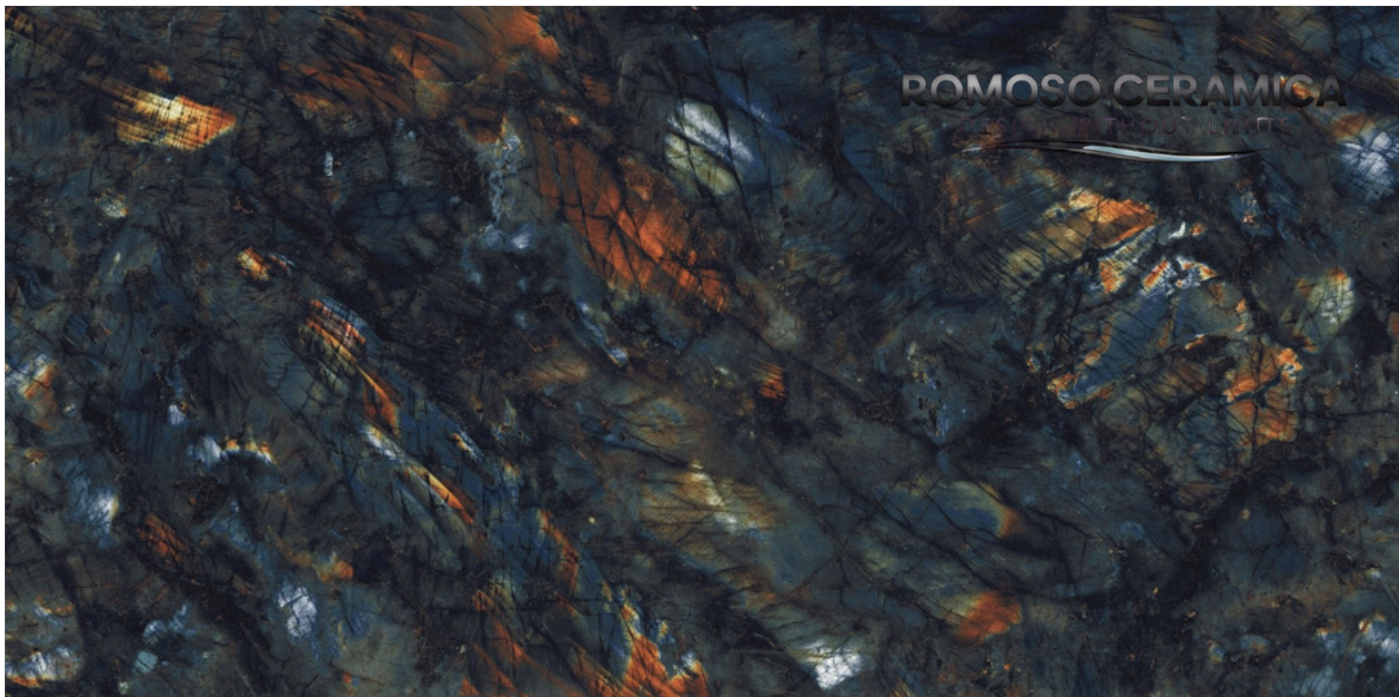

ROMOSO CERAMICA
DESIGN WITHOUT LIMITS

AMAZZONITE JAZE

ROMOSO CERAMICA
DESIGN WITHOUT LIMITS

CLOUDY ONYX VERDE

1600x
3200mm | Luminous
Surface | **03**
Random

CLOUDY ONYX VERDE

LEMURIAN BLUE

1600x
3200mm | Luminous
Surface