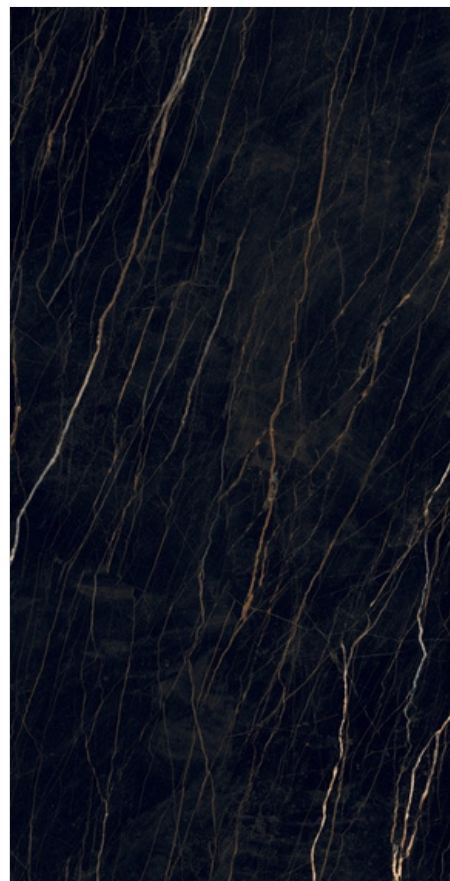

NOIR SERPENTS

1600x
3200mm

Sahara
Surface

03
Random

12mm
THICKNESS