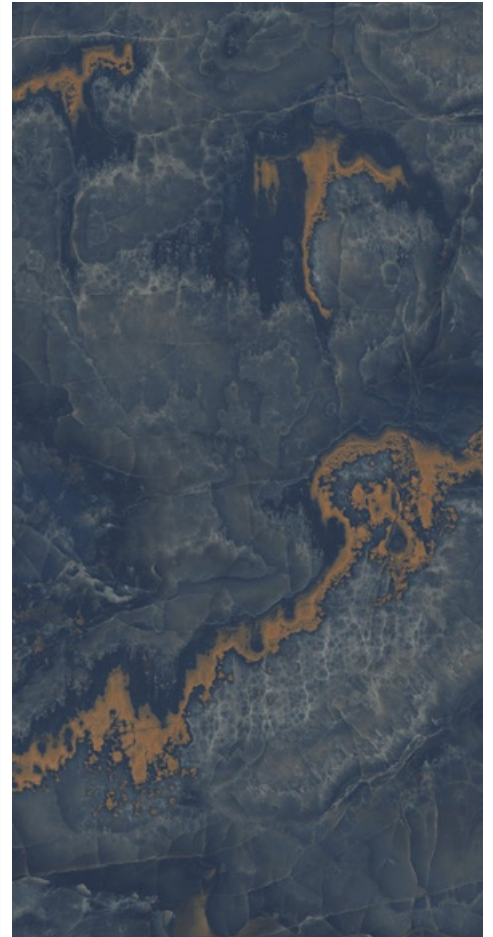

CAIRO ONYX BLUE

1600x
3200mm

Luminous
Surface

02
Random

6mm
Thickness