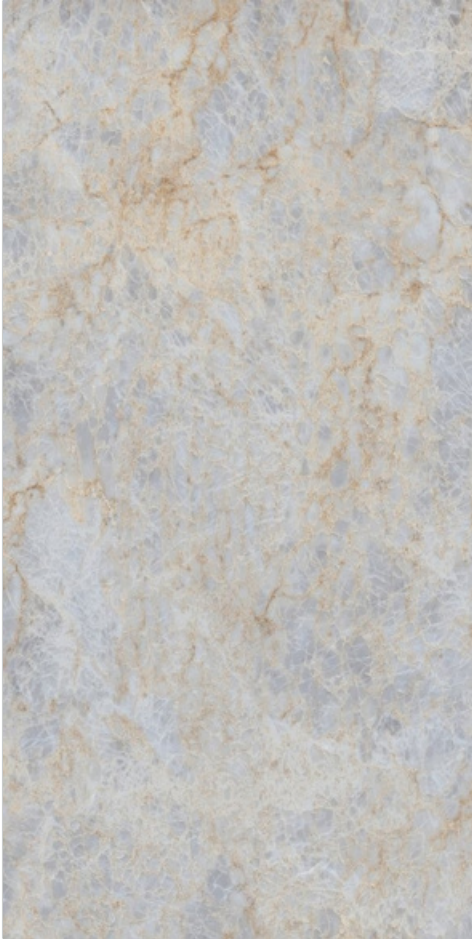

# JASTO ROMANO

1600x  
3200mm

Luminous  
Surface

02  
Random

6mm  
Thickness

**ROMOSO CERAMICA**  
DESIGN WITHOUT LIMITS

**JASTO ROMANO**

**LUCENTEZZA  
TEAL**