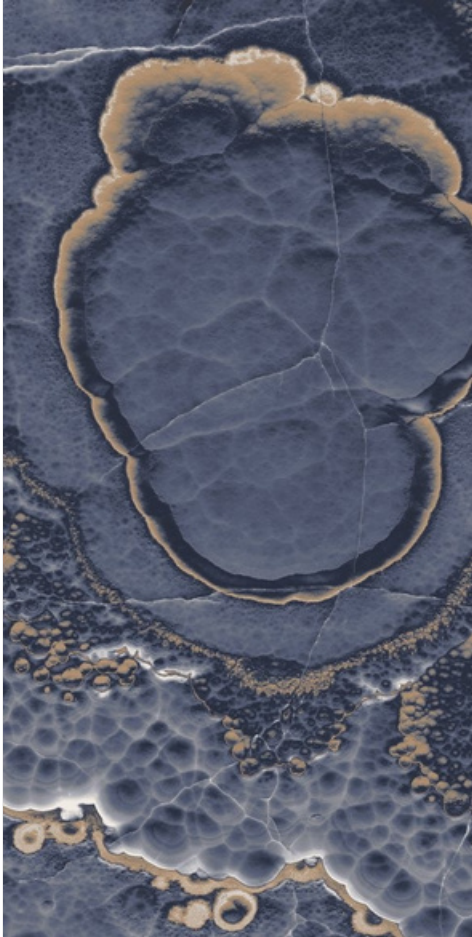

6mm  
Thickness

**ROMOSO CERAMICA**  
DESIGN WITHOUT LIMITS

**ONICE VULCANO AQUA**

**ONICE  
VULCANO  
BLUE**

1600x  
3200mm

Luminous  
Surface

03  
Random

6mm  
Thickness