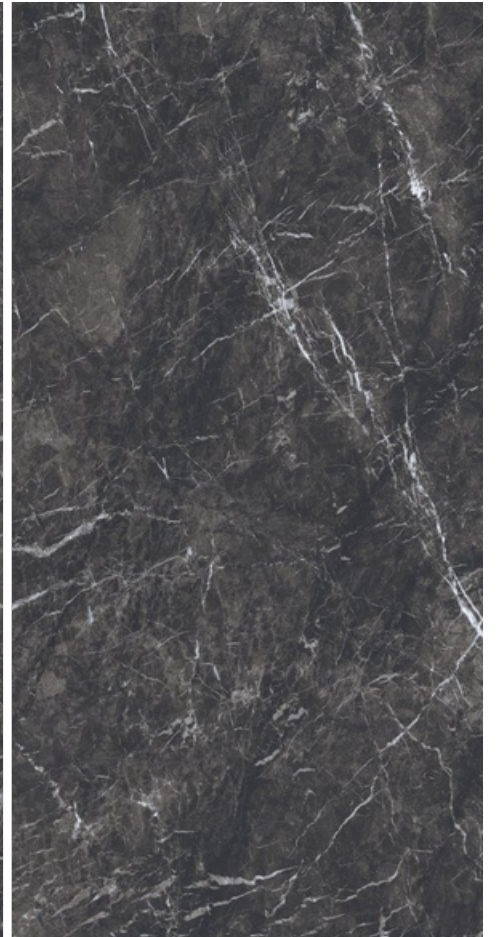

GRIGIO CARNICO

1600x
3200mm

Luminous
Surface

03
Random

6mm
Thickness