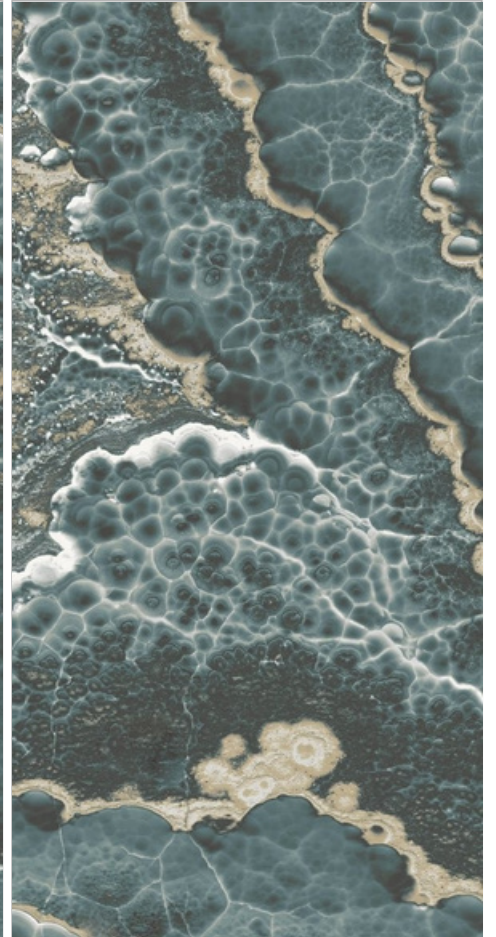

**ONICE
VULCANO
AQUA**

1600x
3200mm

Luminous
Surface

03
Random

6mm
Thickness