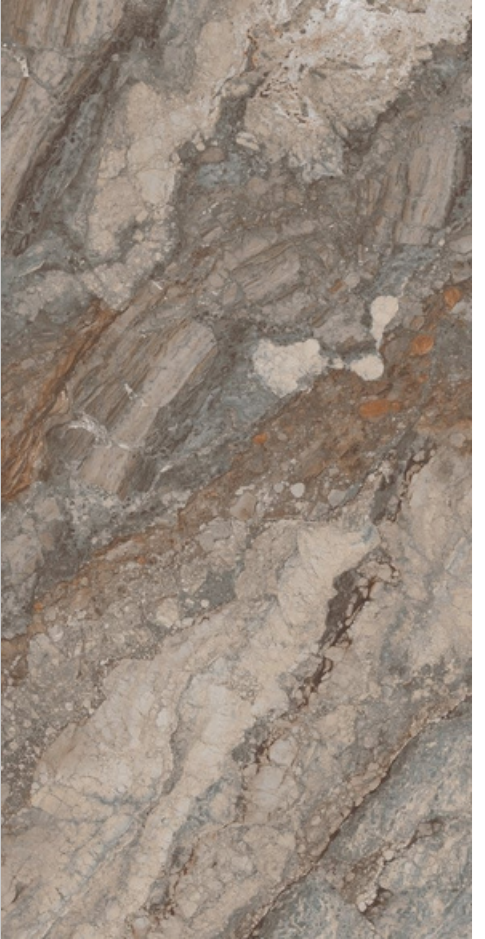

**LUCENTEZZA
TEAL**

1600x
3200mm

Luminous
Surface

03
Random

6mm
Thickness