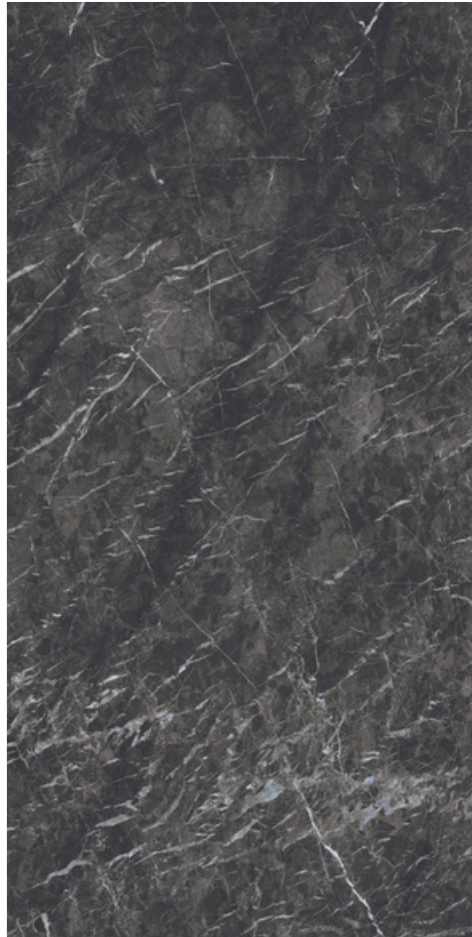

GRIGIO CARNICO

1600x
3200mm

Luminous
Surface

03
Random

6mm
Thickness