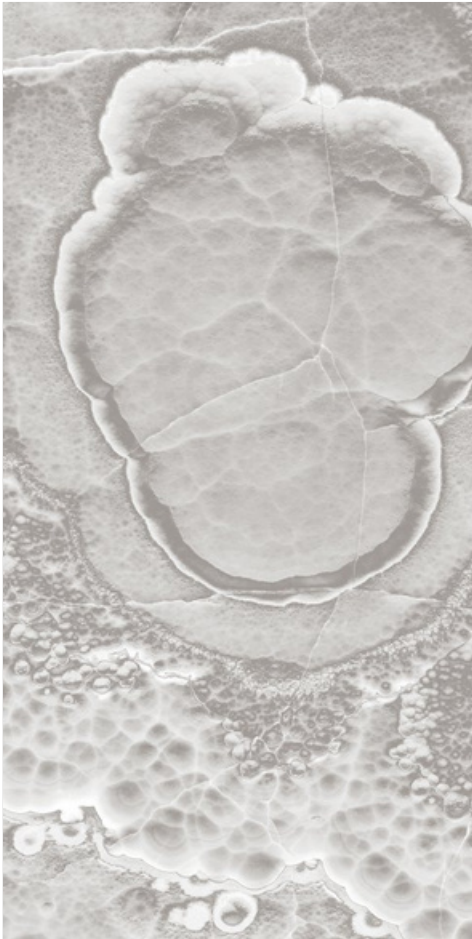

**ROMOSO CERAMICA**  
DESIGN WITHOUT LIMITS

**ONICE VULCANO BLUE**

**ONICE  
VULCANO  
GREY**

**1600x  
3200mm**

**Luminous  
Surface**

**03  
Random**

**6mm  
Thickness**

**ROMOSO CERAMICA**  
DESIGN WITHOUT LIMITS