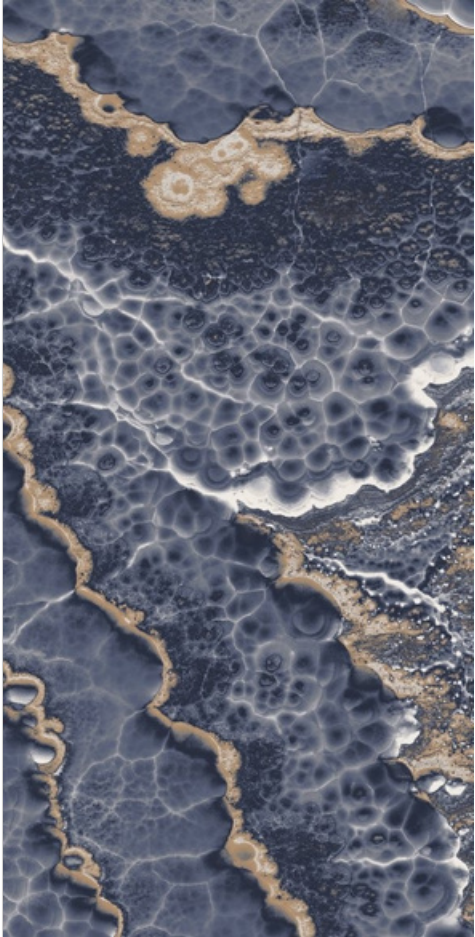

6mm  
Thickness

**ROMOSO CERAMICA**  
DESIGN WITHOUT LIMITS

**ONICE VULCANO AQUA**

**ONICE  
VULCANO  
BLUE**

1600x  
3200mm

Luminous  
Surface

03  
Random

6mm  
Thickness