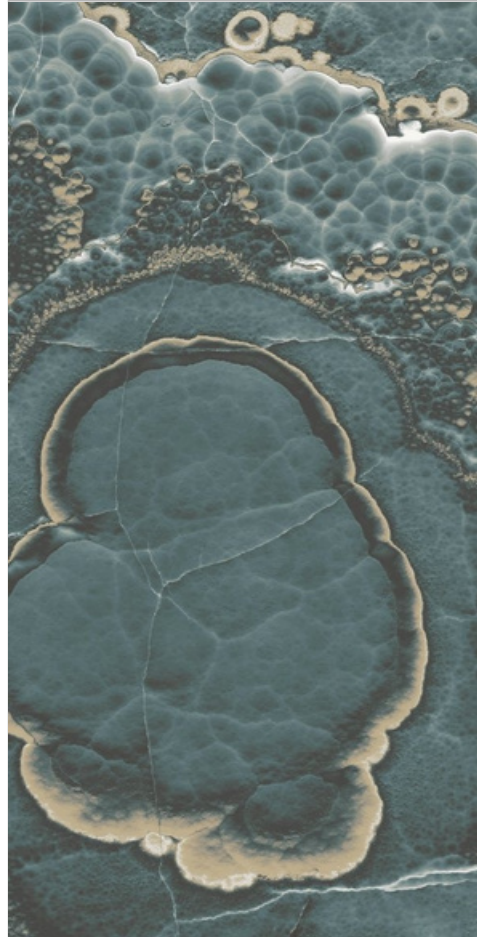

**ONICE
VULCANO
AQUA**

1600x
3200mm

Luminous
Surface

03
Random

6mm
Thickness