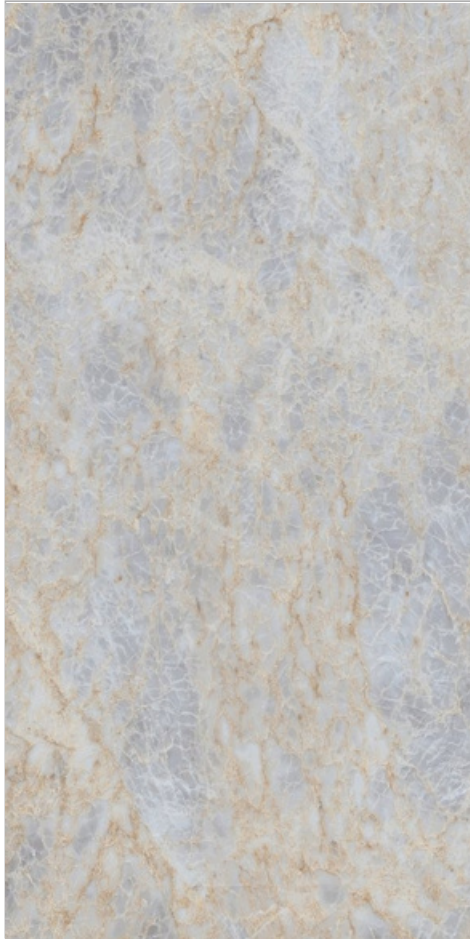

# JASTO ROMANO

1600x  
3200mm

Luminous  
Surface

02  
Random

6mm  
Thickness

**ROMOSO CERAMICA**  
DESIGN WITHOUT LIMITS

**JASTO ROMANO**

**LUCENTEZZA  
TEAL**