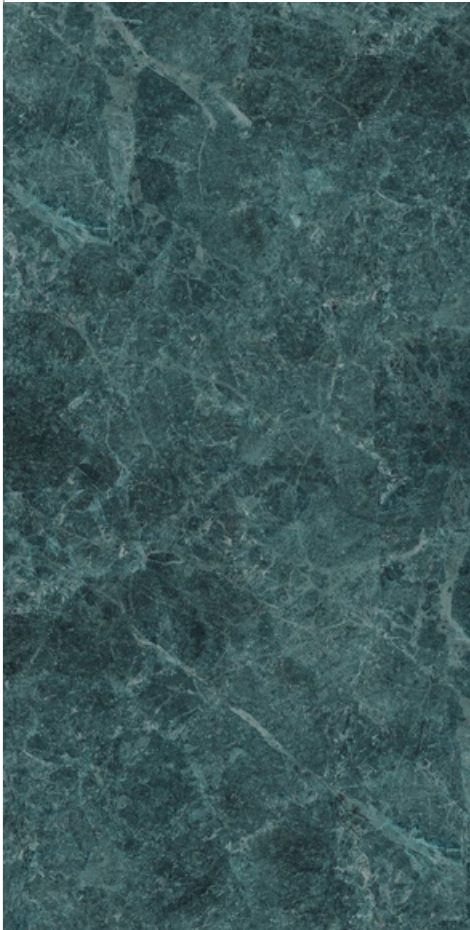

**Luminous  
Surface**

**03  
Random**

**6mm  
Thickness**

**NORD VERDE**

**ONICE  
VULCANO  
AQUA**

1600x  
3200mm

Luminous  
Surface

03  
Random