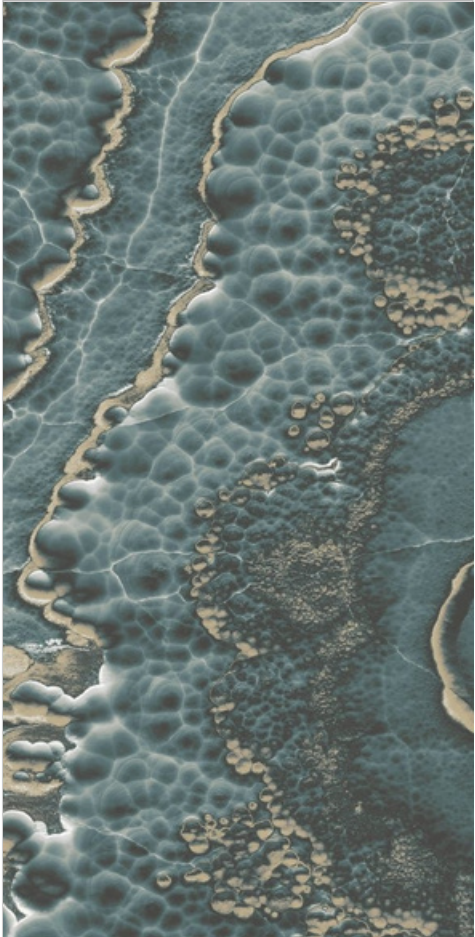

**ONICE
VULCANO
AQUA**

1600x
3200mm

Luminous
Surface

03
Random

6mm
Thickness