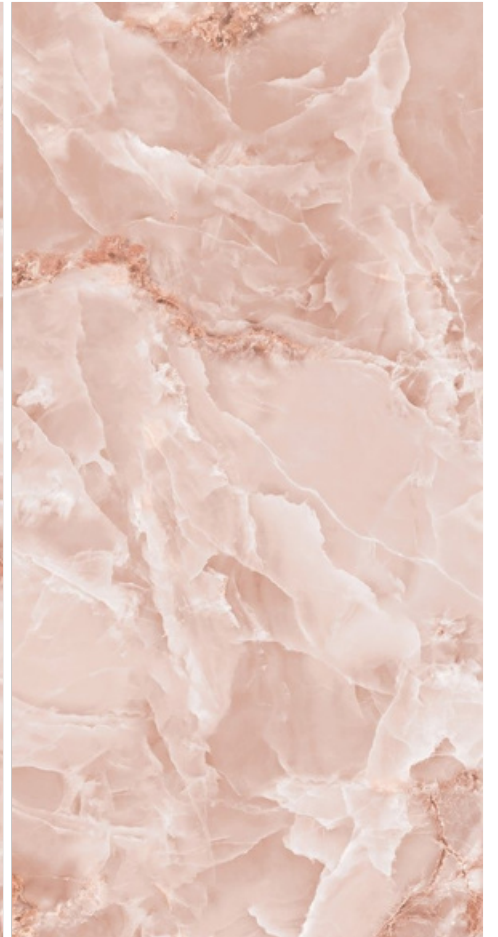

OPERA PINK

1600x
3200mm

Luminous
Surface

03
Random

6mm
Thickness