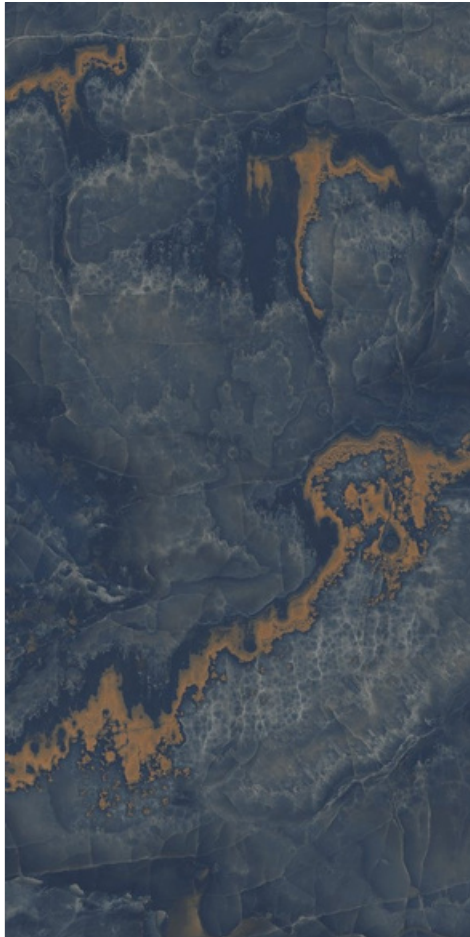

CAIRO ONYX BLUE

1600x
3200mm

Luminous
Surface

02
Random

6mm
Thickness