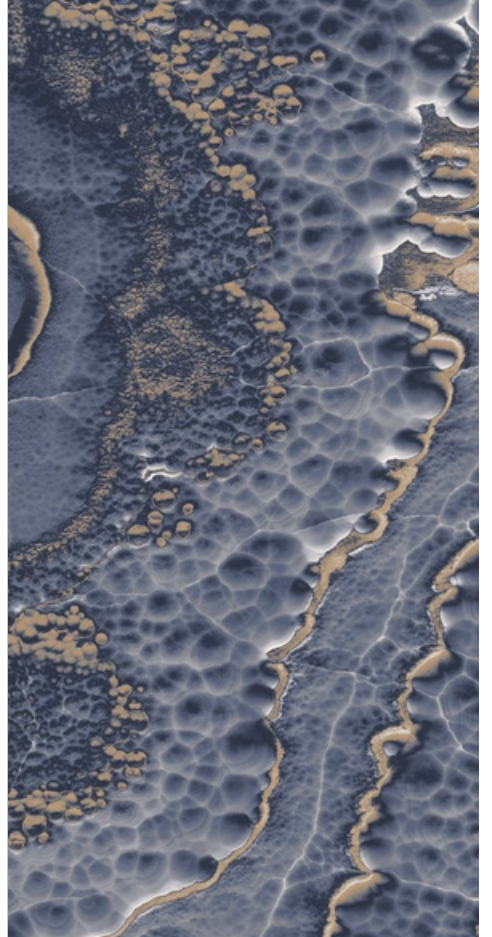

6mm  
Thickness

**ROMOSO CERAMICA**  
DESIGN WITHOUT LIMITS

**ONICE VULCANO AQUA**

**ONICE  
VULCANO  
BLUE**

1600x  
3200mm

Luminous  
Surface

03  
Random

6mm  
Thickness