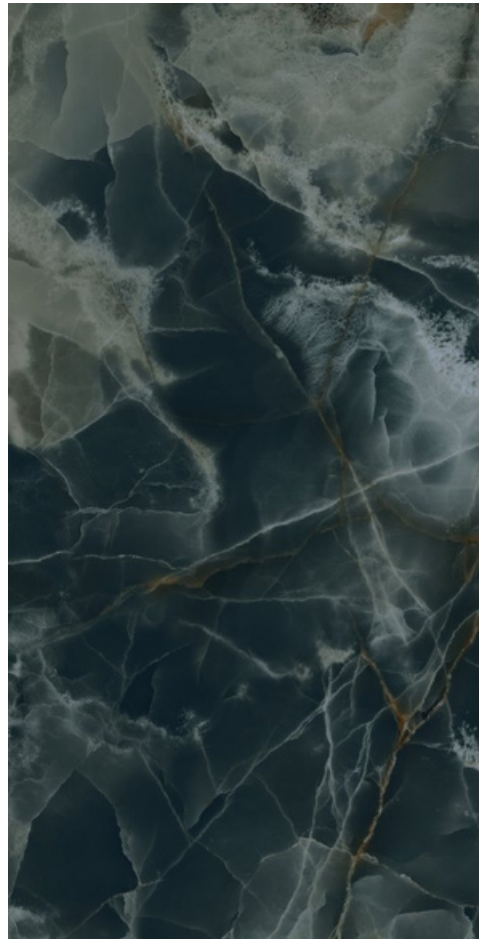

**OTHELLO
ONYX
VERDE**

**1600x
3200mm**

**Luminous
Surface**

**6mm
Thickness**