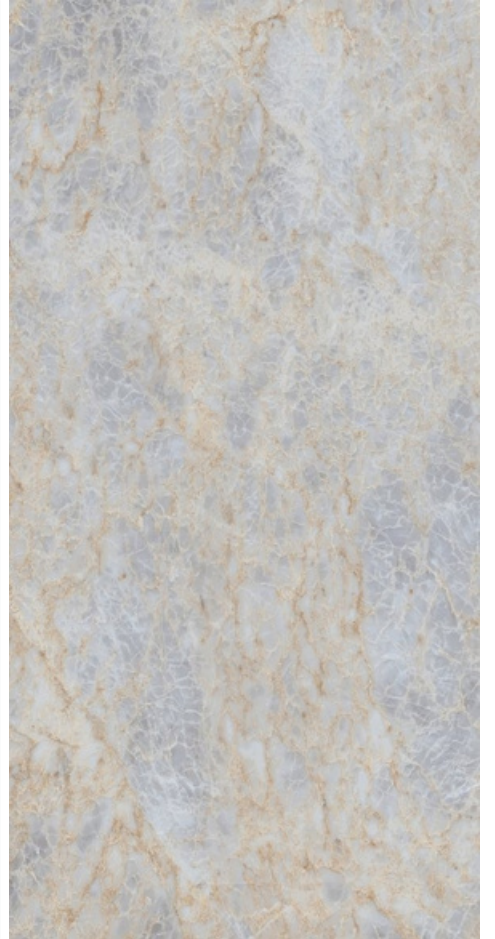

# JASTO ROMANO

1600x  
3200mm

Luminous  
Surface

02  
Random

6mm  
Thickness

**ROMOSO CERAMICA**  
DESIGN WITHOUT LIMITS

**JASTO ROMANO**

**LUCENTEZZA  
TEAL**