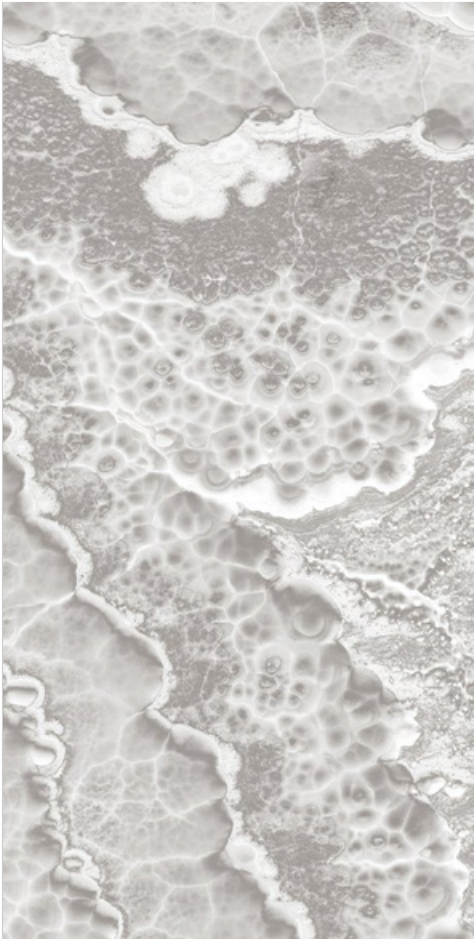

**ROMOSO CERAMICA**  
DESIGN WITHOUT LIMITS

**ONICE VULCANO BLUE**

**ONICE  
VULCANO  
GREY**

**1600x  
3200mm**

**Luminous  
Surface**

**03  
Random**

**6mm  
Thickness**

**ROMOSO CERAMICA**  
DESIGN WITHOUT LIMITS