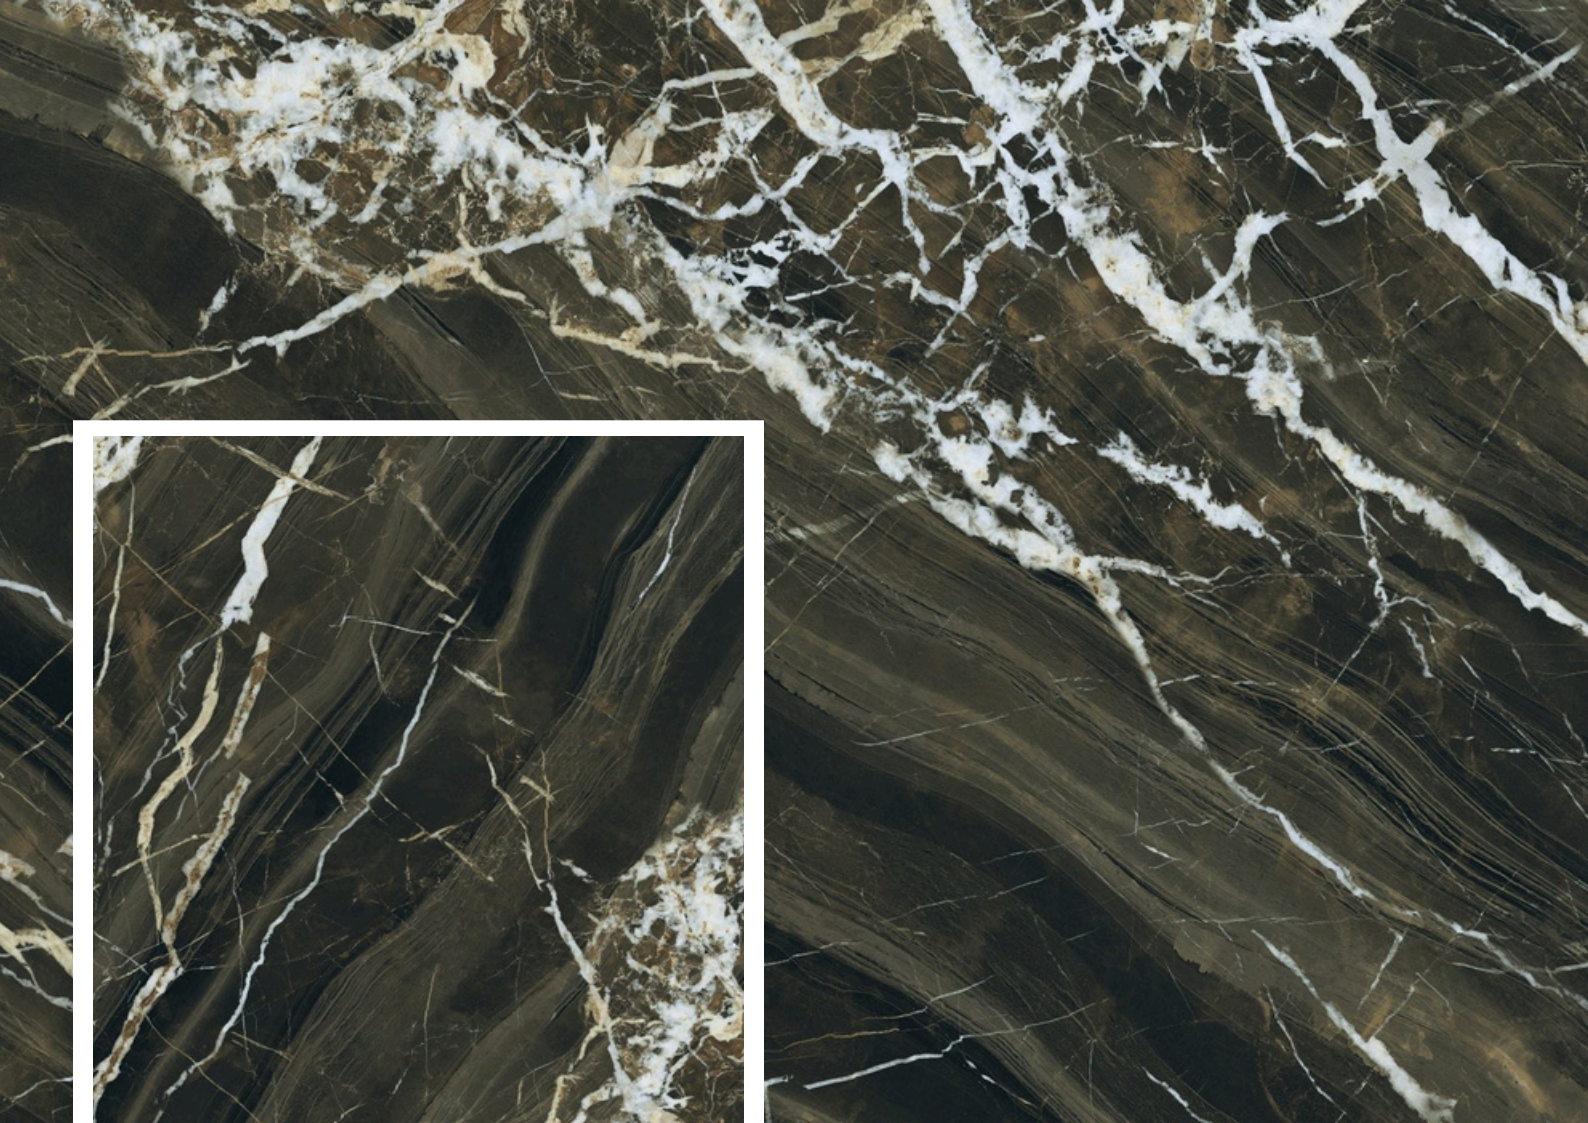

SPRING WAVE VARDE

Finish

Glossy

Size

1200x2800mm

Random

02

Thickness

÷ 6mm

Bookmatch

ROMOSO CERAMICA
DESIGN WITHOUT LIMITS