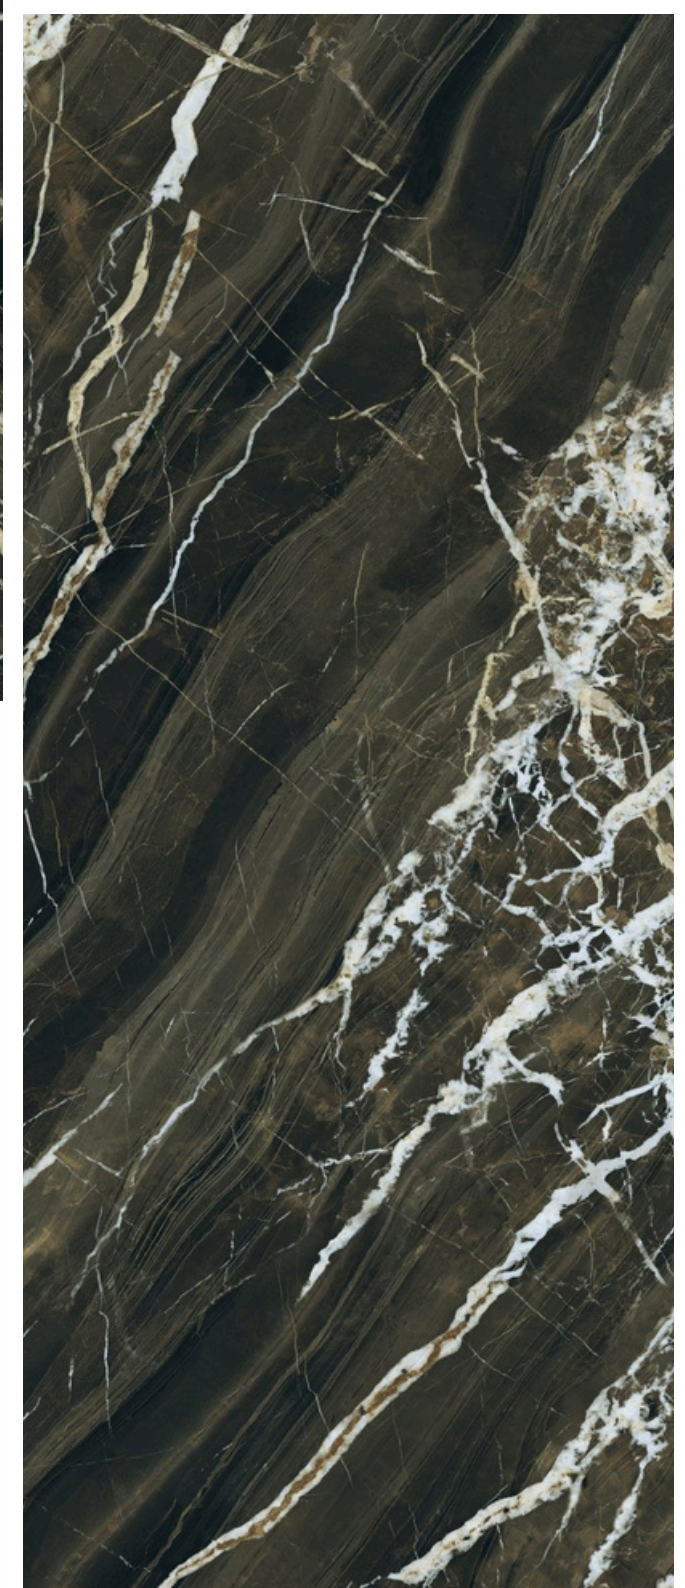

PATAGONIA BIANCO

Finish
Glossy

Size
1200x2800mm

Random
04

Thickness
÷6mm

PATAGONOA BIANCO

SPRING WAVE VARDE

Finish