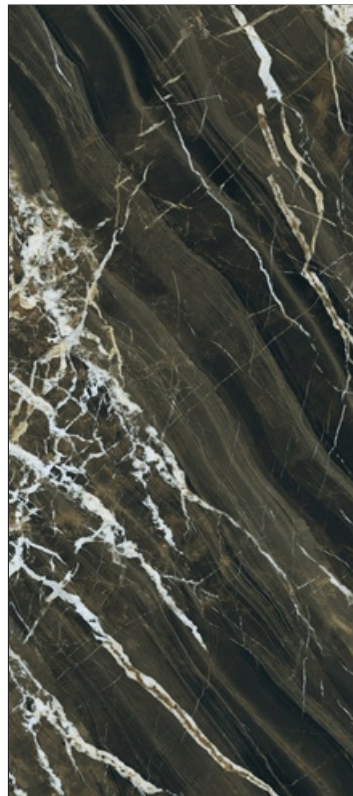

SPRING WAVE VARDE