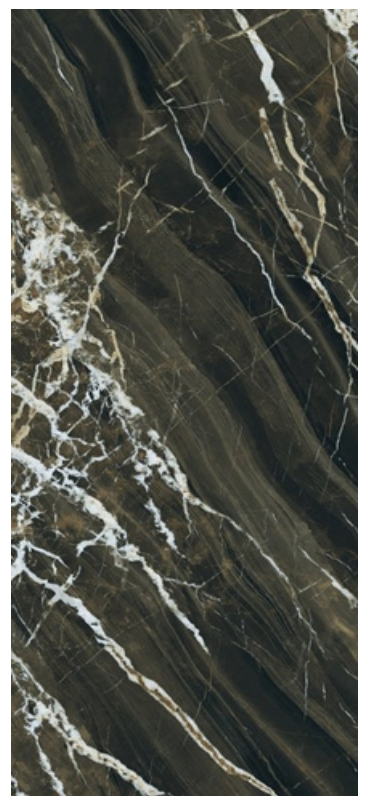

SPRING WAVE VARDE