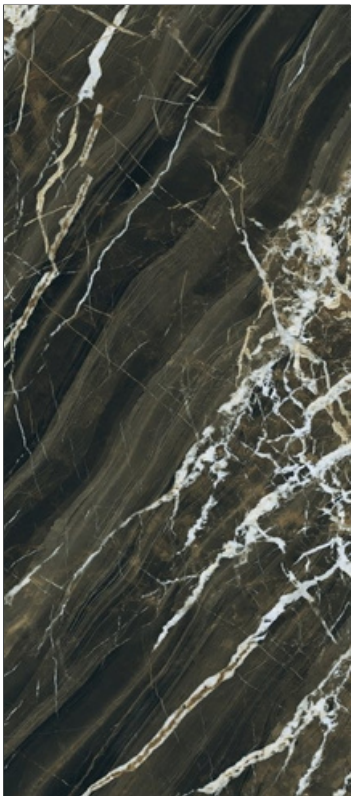

SPRING WAVE VARDE