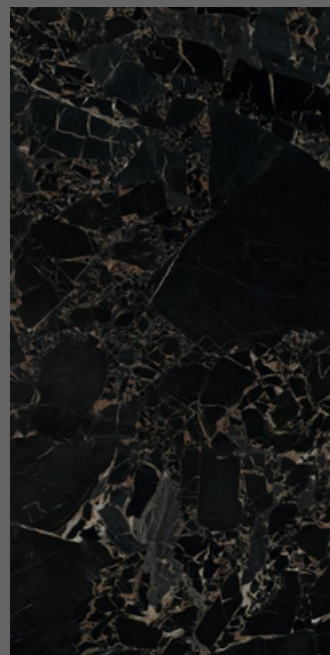

02
Random

Amazonite

**BLACK
MARQUINA**

1200x
2400mm

High Gloss
Finish

02
Random

Black Marquina

**EXPLOSION
BLACK**