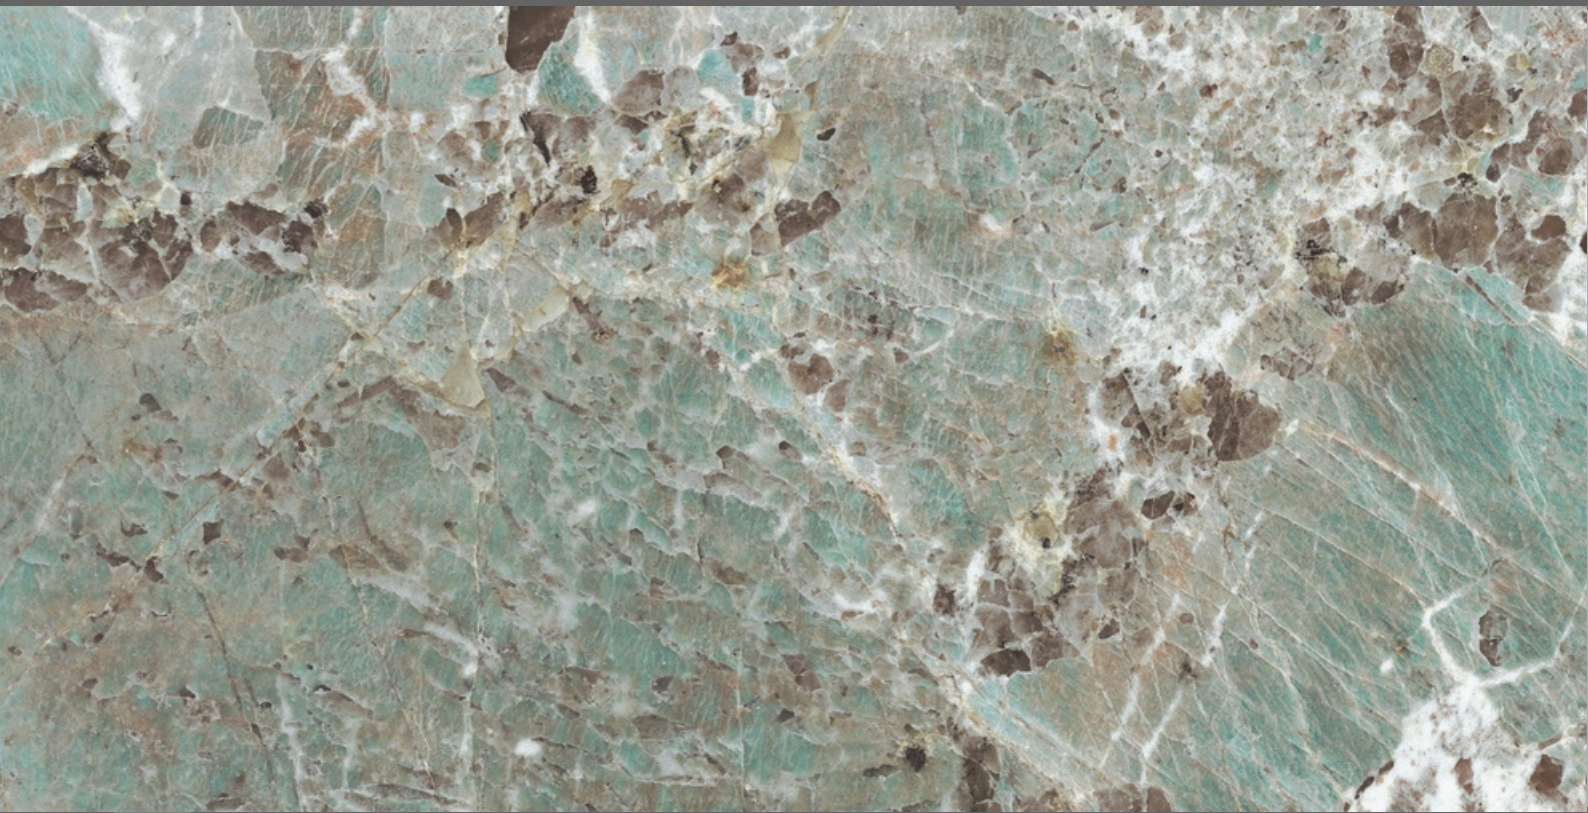

AMAZONITE

1200x
2400mm

High Gloss
Finish

02
Random