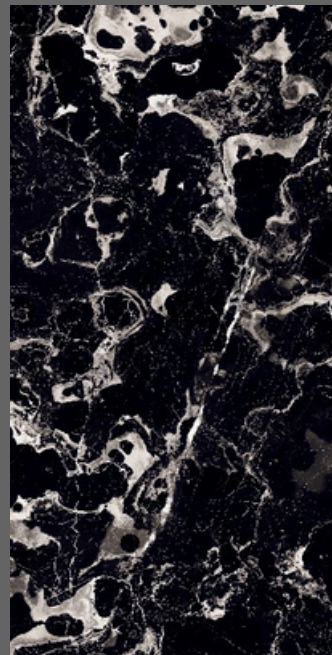

1200x
2400mm

High Gloss
Finish

02
Random

Explosion Black

**PORTORO
BLACK**

1200x
2400mm

High Gloss
Finish

02
Random