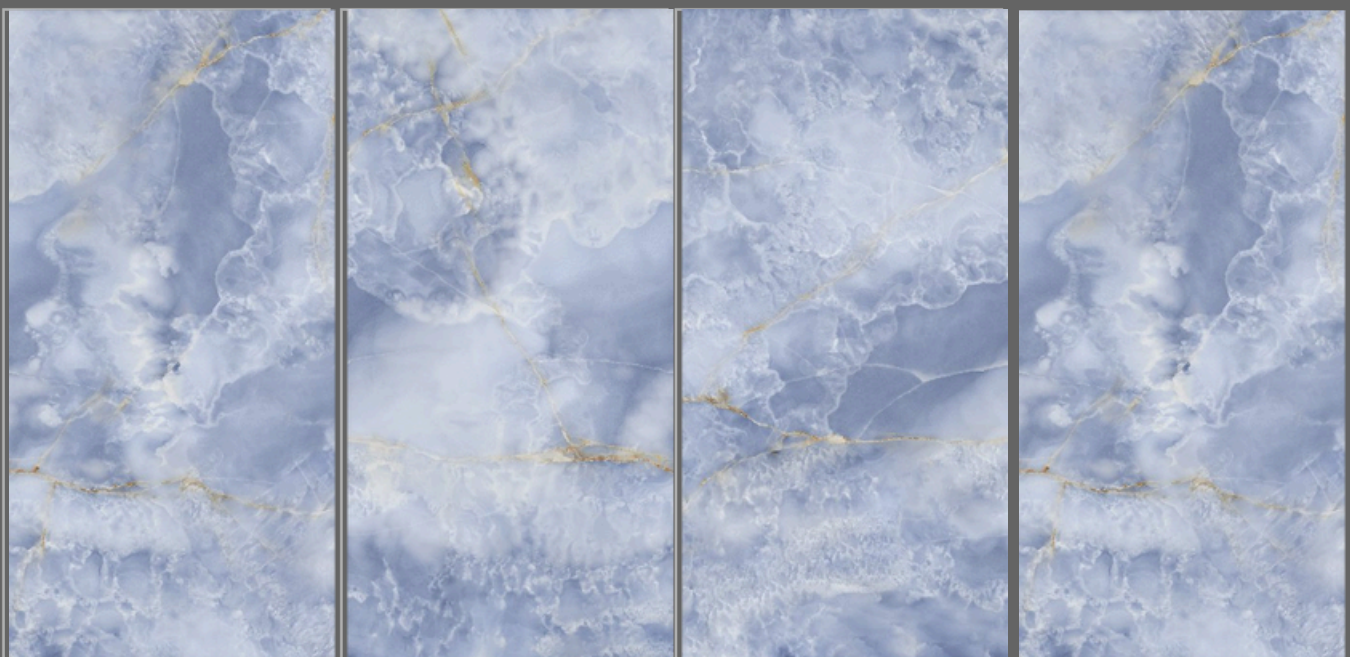

**BLUE
ONYX**

1200x
2400mm

Glossy
Finish

03
Random