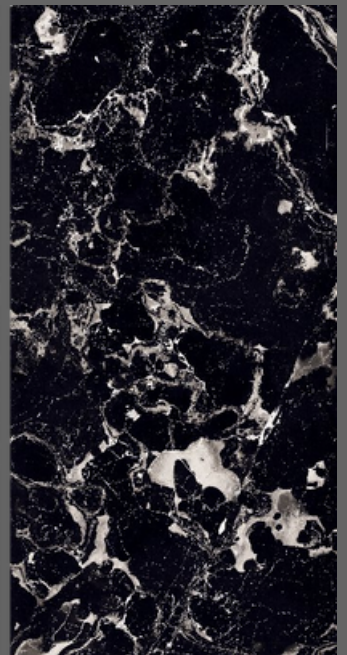

1200x
2400mm

High Gloss
Finish

02
Random

Explosion Black

**PORTORO
BLACK**

1200x
2400mm

High Gloss
Finish

02
Random

Portoro Black

**SATUARIO
FANTASTICO**

1200x
2400mm

Glossy
Finish

04
Random

Satuario Fantastico

**SATVARIO
REALE**

1200x
2400mm