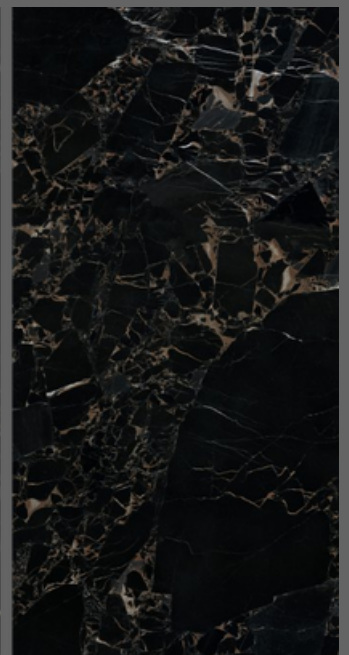

02
Random

Amazonite

**BLACK
MARQUINA**

1200x
2400mm

High Gloss
Finish

02
Random

Black Marquina

**EXPLOSION
BLACK**

1200x
2400mm

High Gloss
Finish

02
Random

Explosion Black

**PORTORO
BLACK**

1200x
2400mm

High Gloss
Finish

02
Random