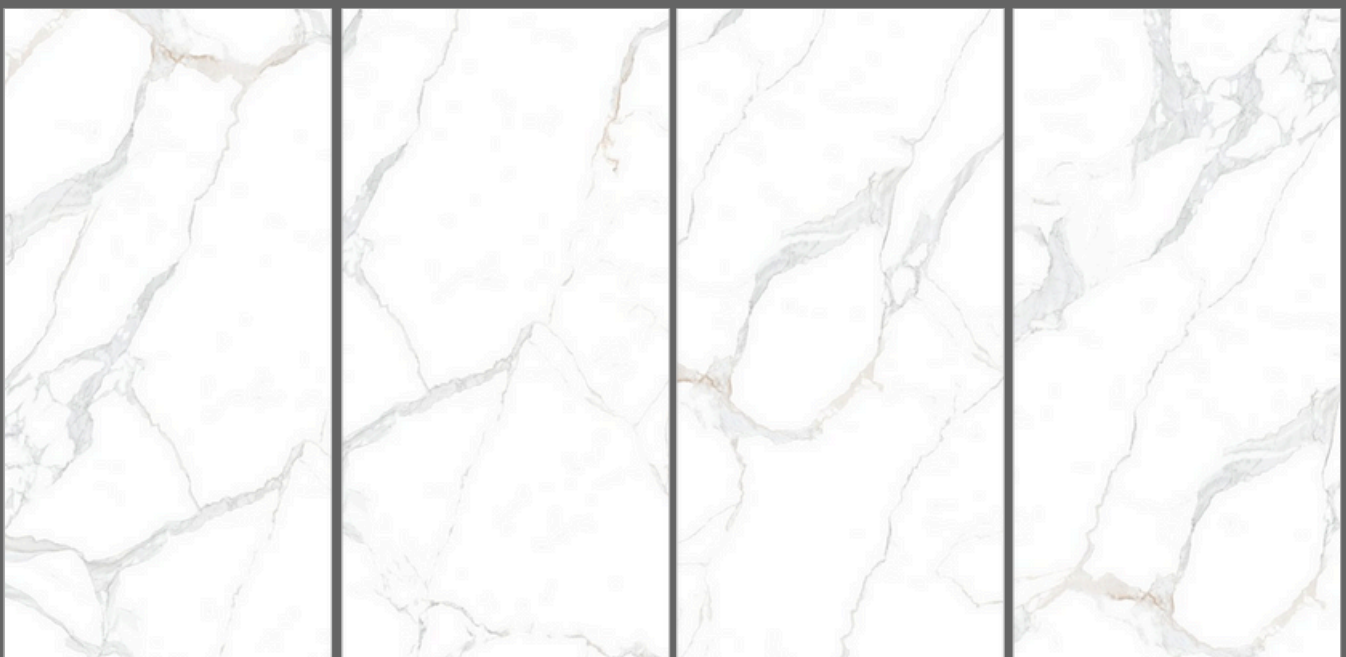

**SATVARIO
REALE**

1200x
2400mm

| Glossy
Finish

| 04
Random