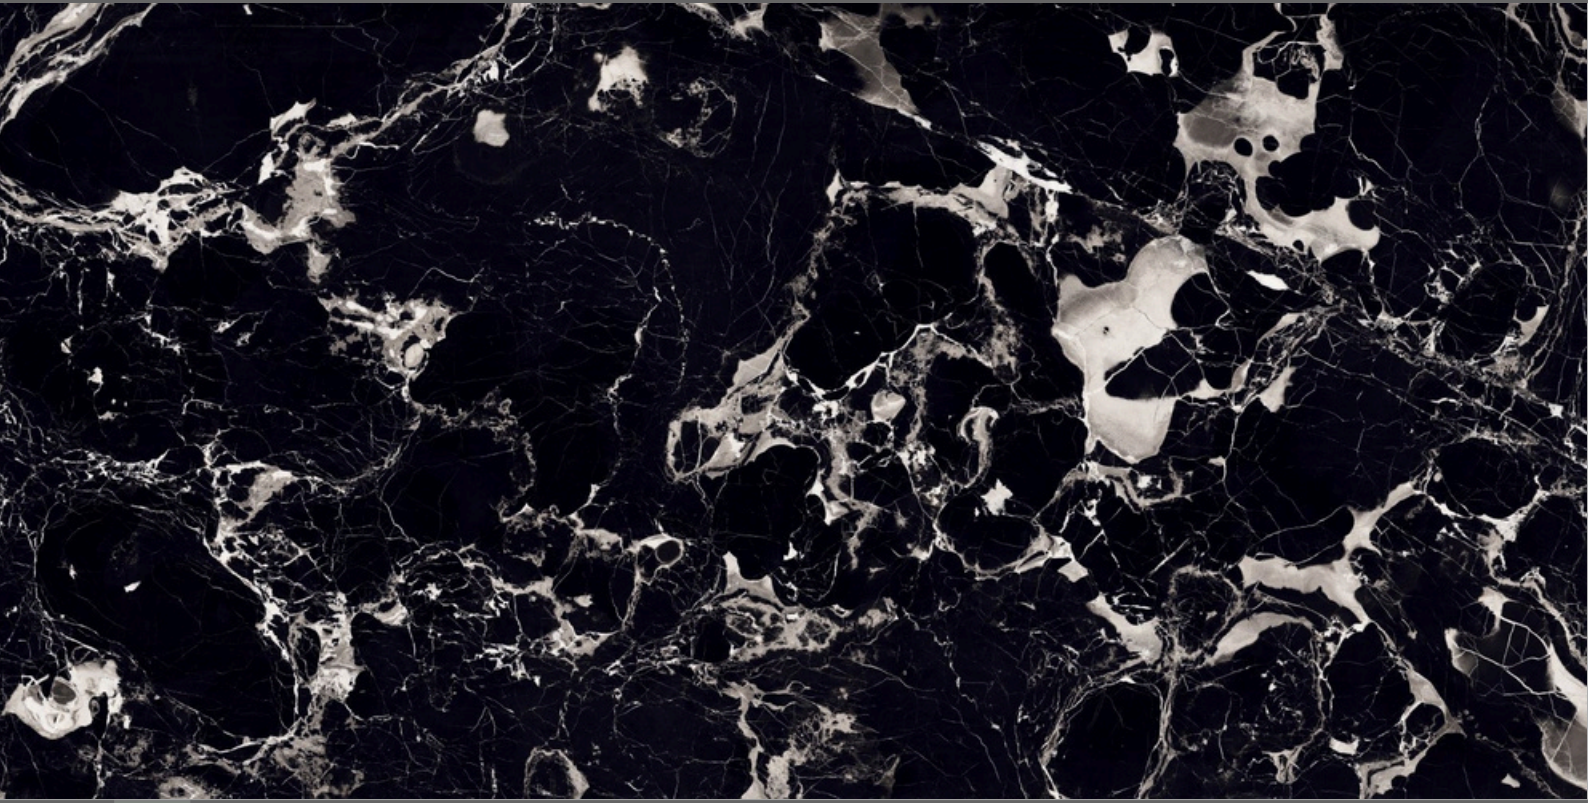

1200x
2400mm

High Gloss
Finish

02
Random

Explosion Black

**PORTORO
BLACK**

1200x
2400mm

High Gloss
Finish

02
Random