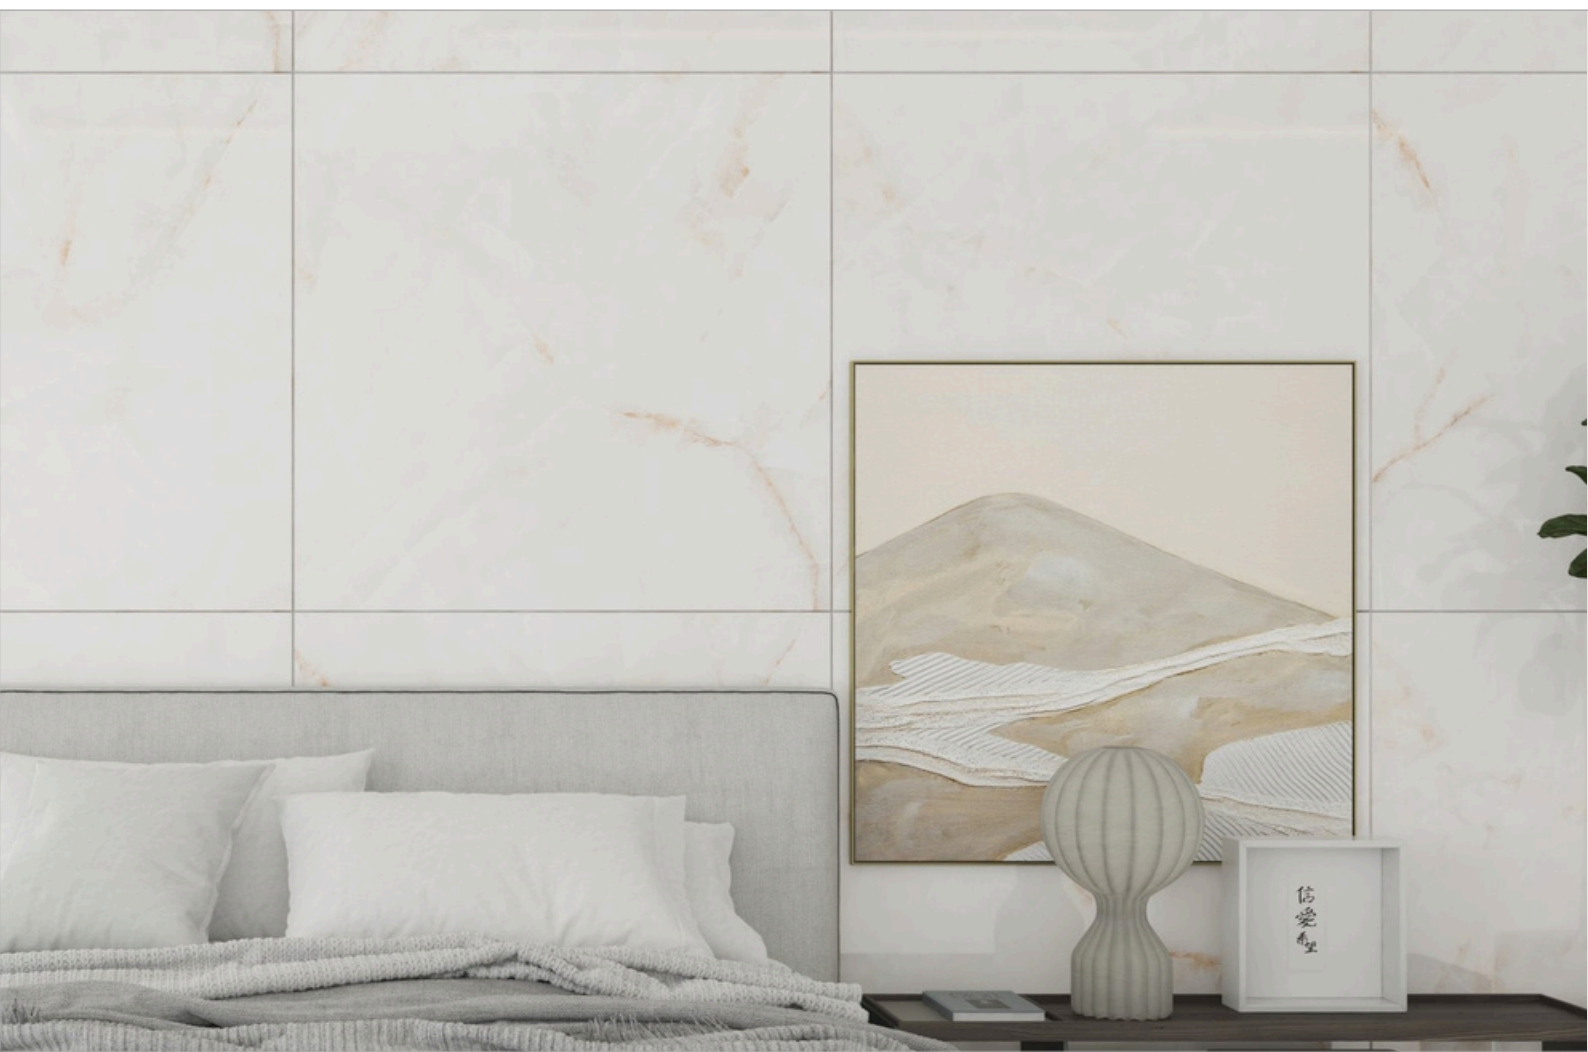

Finish
Glossy

9mm
Thickness

ROMOSO CERAMICA
DESIGN WITHOUT LIMITS

ROMOSO CERAMICA
DESIGN WITHOUT LIMITS

BIRCH ONYX

1200x | Finish | Random
1200mm | **Glossy** | **03**

BIRCH ONYX

ROMOSO CERAMICA
DESIGN WITHOUT LIMITS